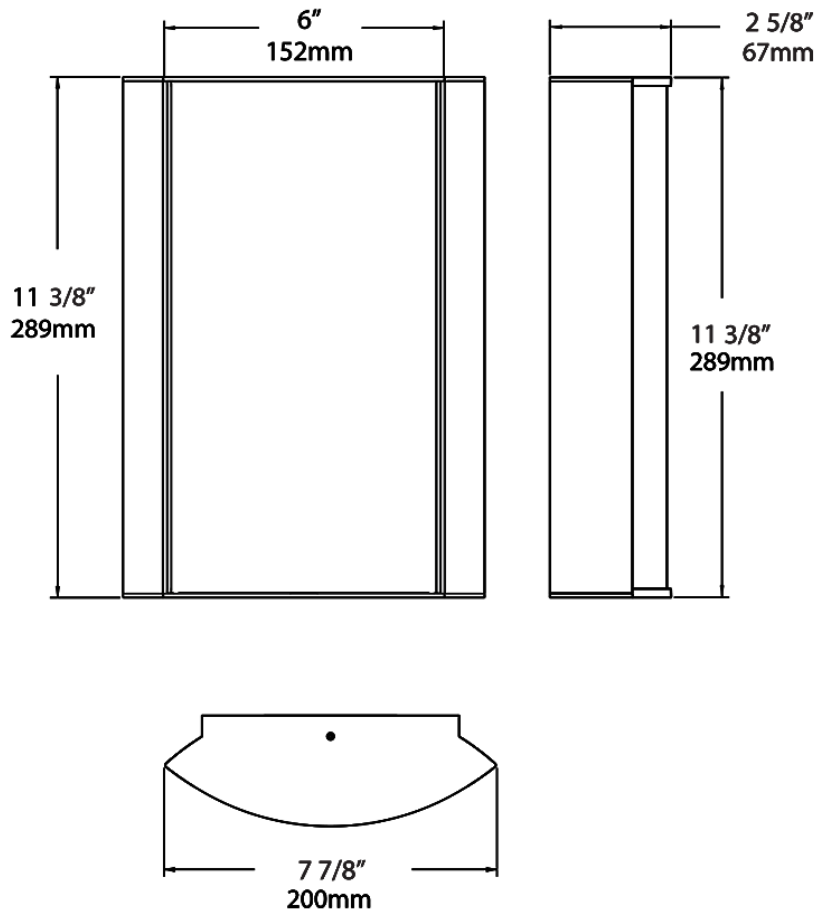

Dimensions

Ordering Matrix

Family	Lumen Package	CRI/Color Temp		Lens		Finish	Options
HALV	18L	935	-	FG1	-	A	

10L = 1000lm / 14W¹
 18L = 1800lm / 25W¹

940 = 90CRI, 4000K
 935 = 90CRI, 3500K
 930 = 90CRI, 3000K
 927 = 90CRI, 2700K