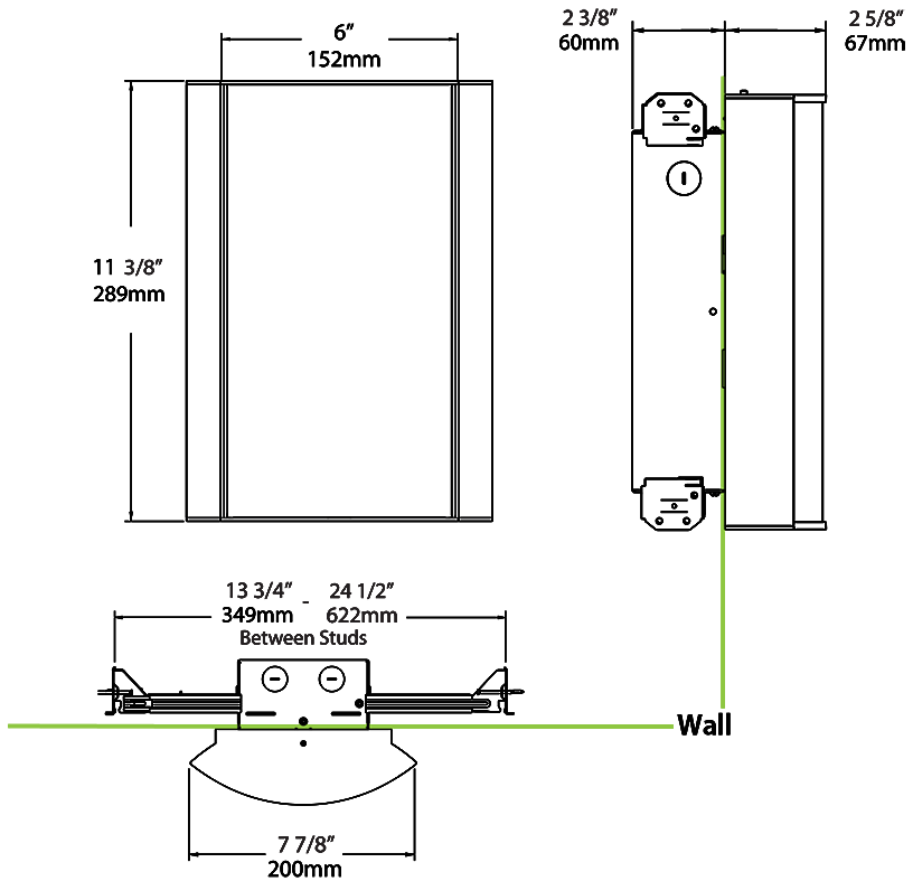

Dimensions

Ordering Matrix

Family	Lumen Package	CRI/Color Temp		Lens		Finish	Options
HALV	18L	930	-	NL	-	K	/LC

10L = 1000lm / 14W¹
18L = 1800lm / 25W¹

940 = 90CRI, 4000K
935 = 90CRI, 3500K
930 = 90CRI, 3000K
927 = 90CRI, 2700K