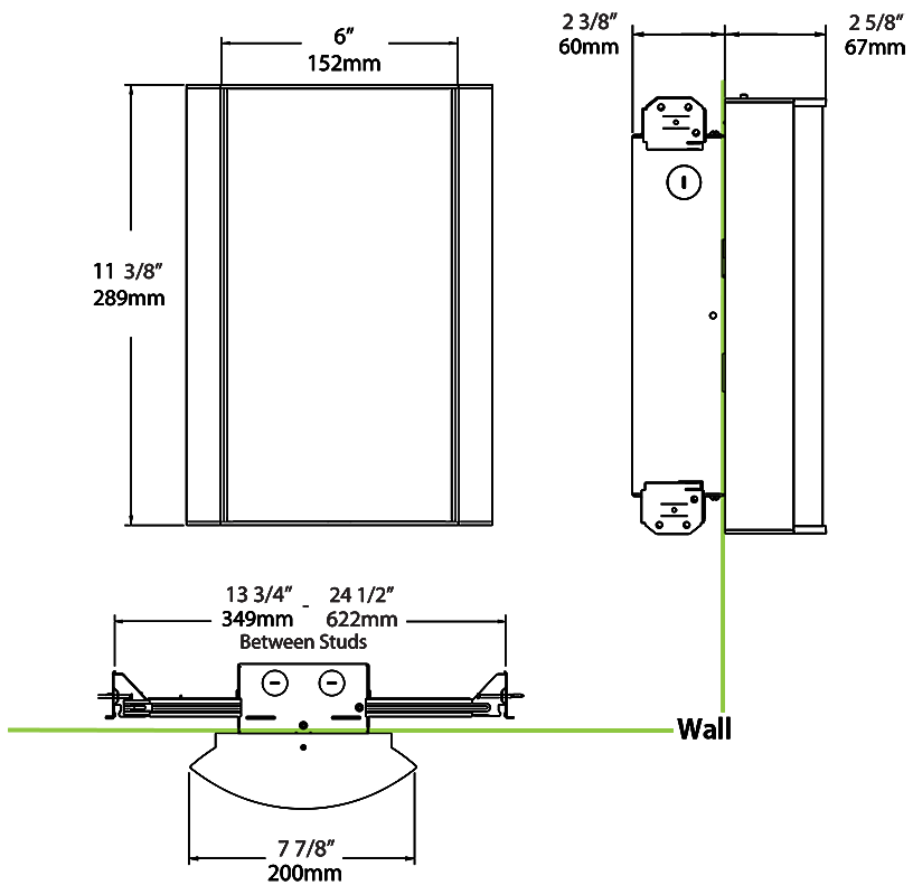

Dimensions

Ordering Matrix

Family	Lumen Package	CRI/Color Temp		Lens		Finish	Options
HALV	18L	930	-	MC	-	S	/BL/E2

10L = 1000lm / 14W¹
 18L = 1800lm / 25W¹

940 = 90CRI, 4000K
 935 = 90CRI, 3500K
 930 = 90CRI, 3000K
 927 = 90CRI, 2700K