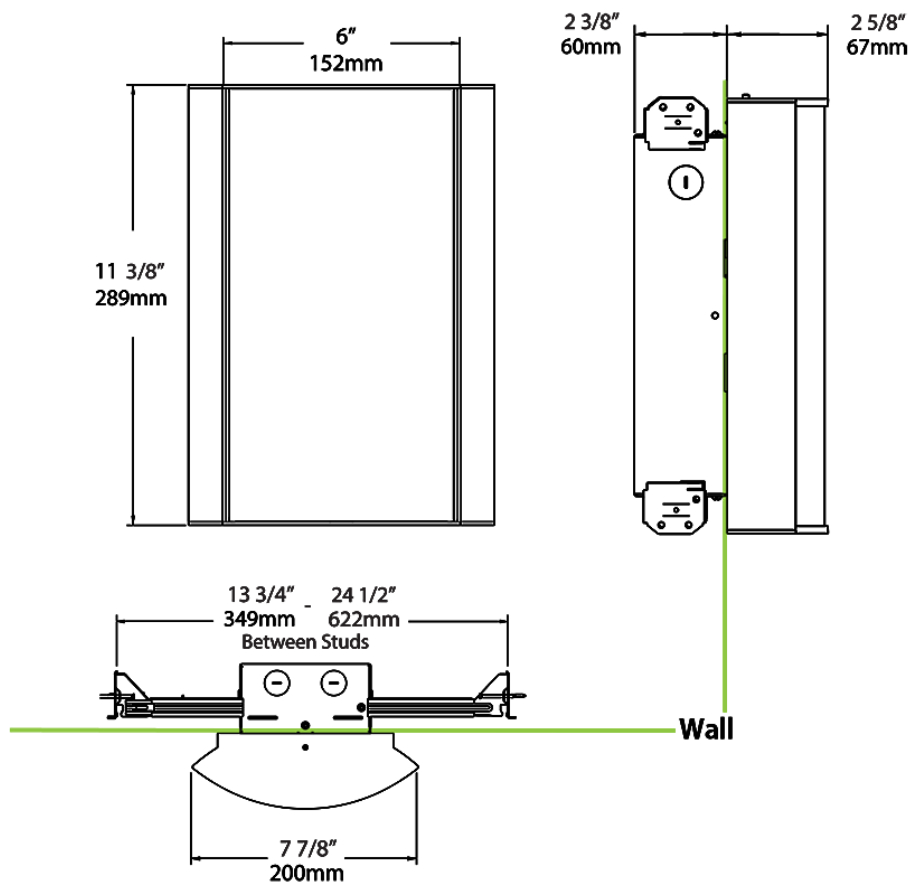

Dimensions

Ordering Matrix

Family	Lumen Package	CRI/Color Temp		Lens		Finish	Options
HALV	18L	930	-	MA	-	W	/BL/E2

10L = 1000lm / 14W¹
 18L = 1800lm / 25W¹

940 = 90CRI, 4000K
 935 = 90CRI, 3500K
 930 = 90CRI, 3000K
 927 = 90CRI, 2700K