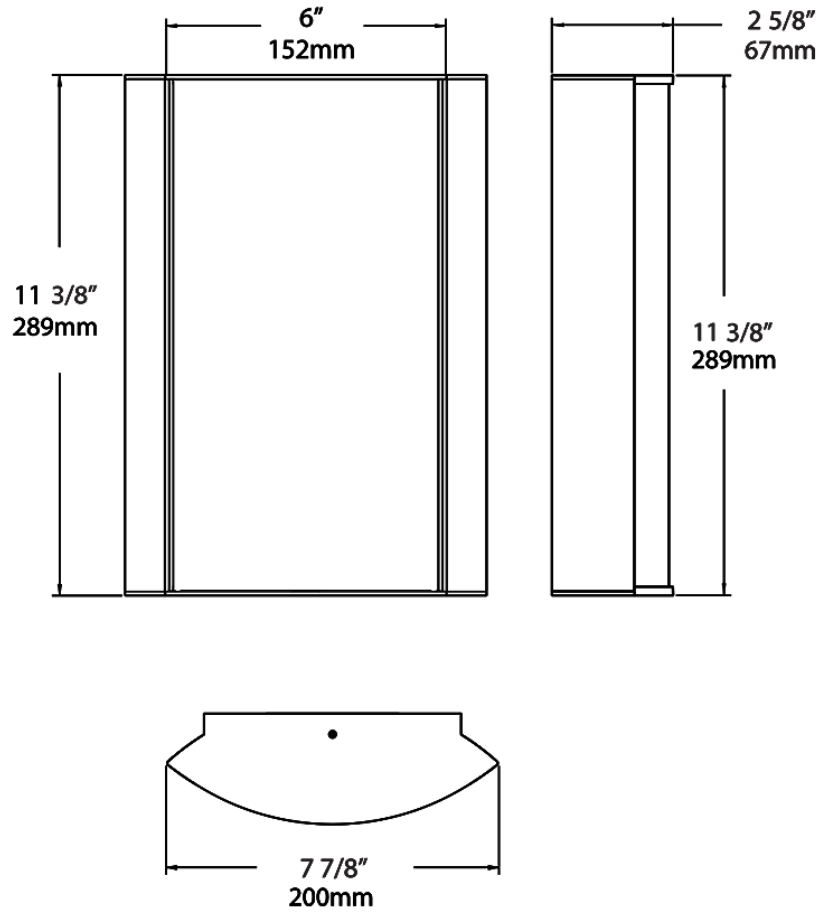

Dimensions

Ordering Matrix

Family	Lumen Package	CRI/Color Temp		Lens		Finish	Options
HALV	18L	930	-	LW	-	A	

10L = 1000lm / 14W¹
18L = 1800lm / 25W¹

940 = 90CRI, 4000K
935 = 90CRI, 3500K
930 = 90CRI, 3000K
927 = 90CRI, 2700K