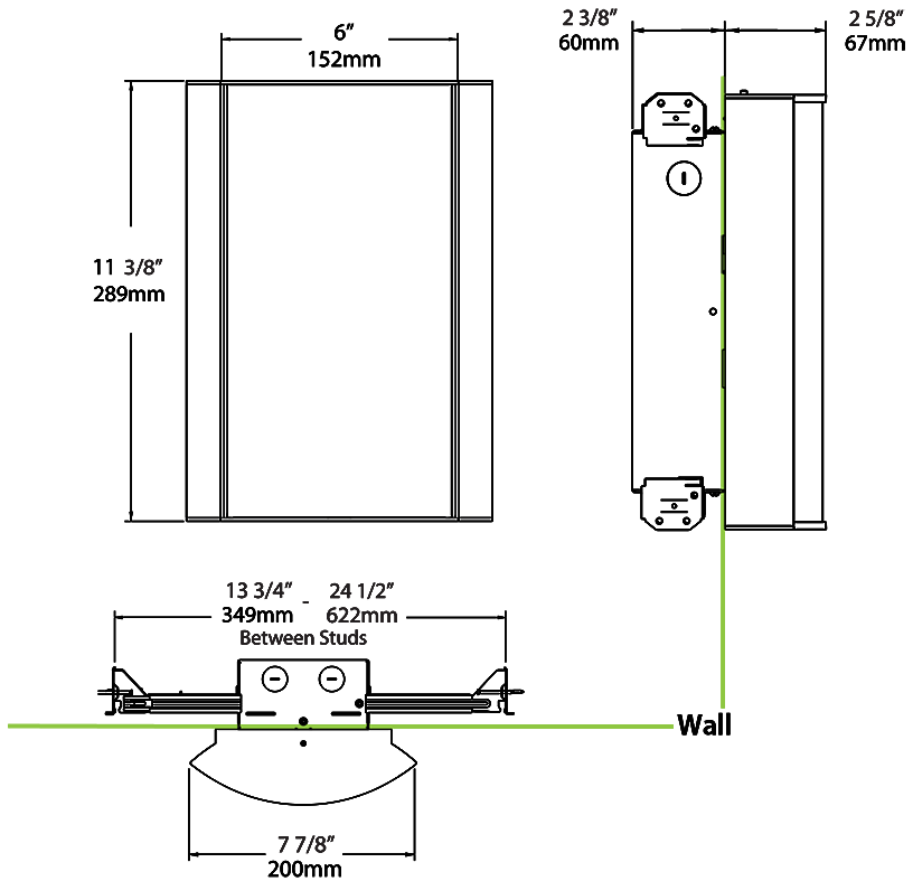

Dimensions

Ordering Matrix

Family	Lumen Package	CRI/Color Temp		Lens		Finish	Options
HALV	18L	930	-	LS	-	K	/LC

10L = 1000lm / 14W¹
 18L = 1800lm / 25W¹

940 = 90CRI, 4000K
 935 = 90CRI, 3500K
 930 = 90CRI, 3000K
 927 = 90CRI, 2700K