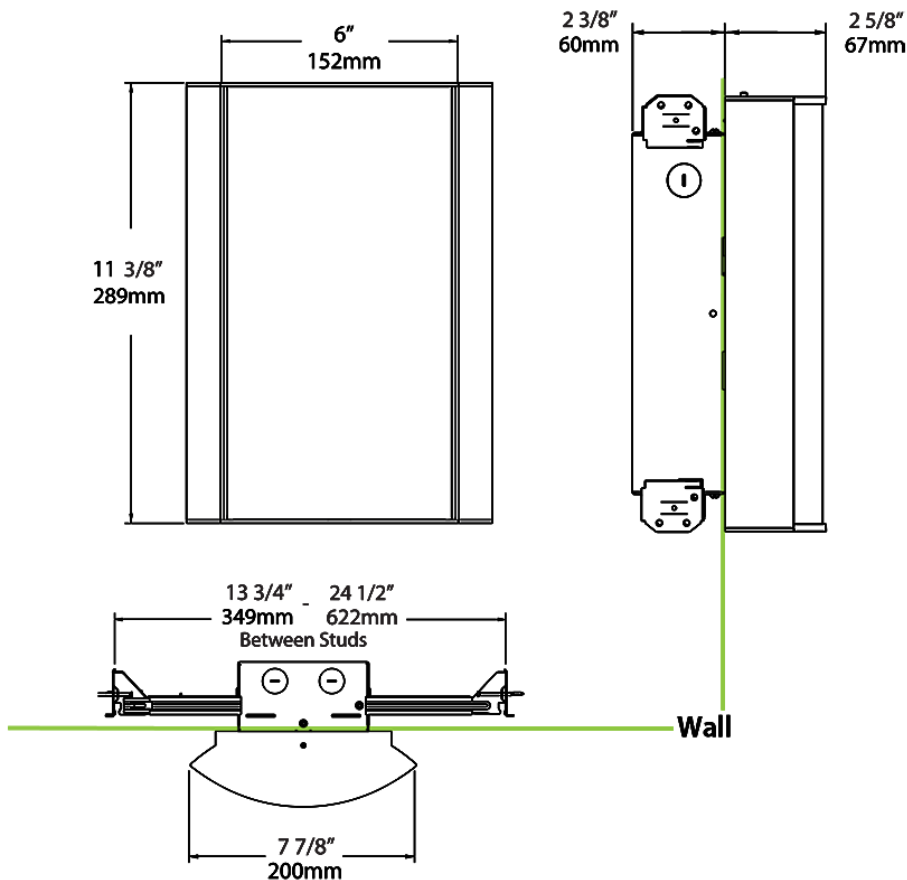

Dimensions

Ordering Matrix

Family	Lumen Package	CRI/Color Temp		Lens		Finish	Options
HALV	18L	930	-	LH	-	W	/BL/E2

10L = 1000lm / 14W¹
 18L = 1800lm / 25W¹

940 = 90CRI, 4000K
 935 = 90CRI, 3500K
 930 = 90CRI, 3000K
 927 = 90CRI, 2700K