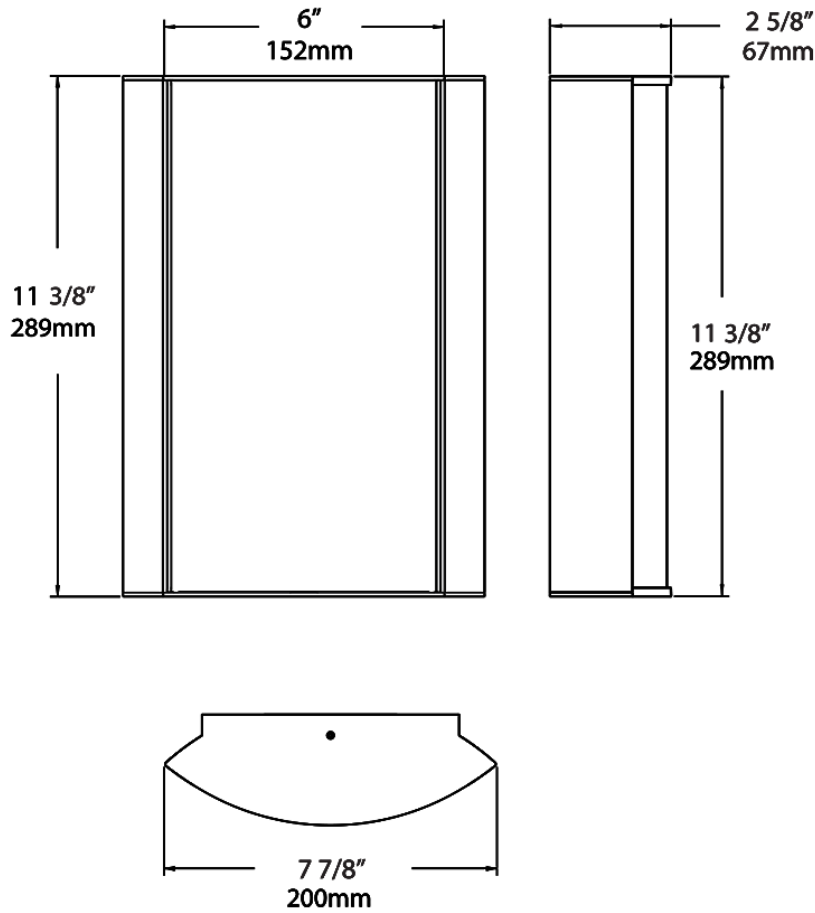

Dimensions

Ordering Matrix

| Family | Lumen Package | CRI/Color Temp | | Lens | | Finish | Options |
|--------|---------------|----------------|---|------|---|--------|---------|
| HALV | 18L | 930 | - | LH | - | K | |