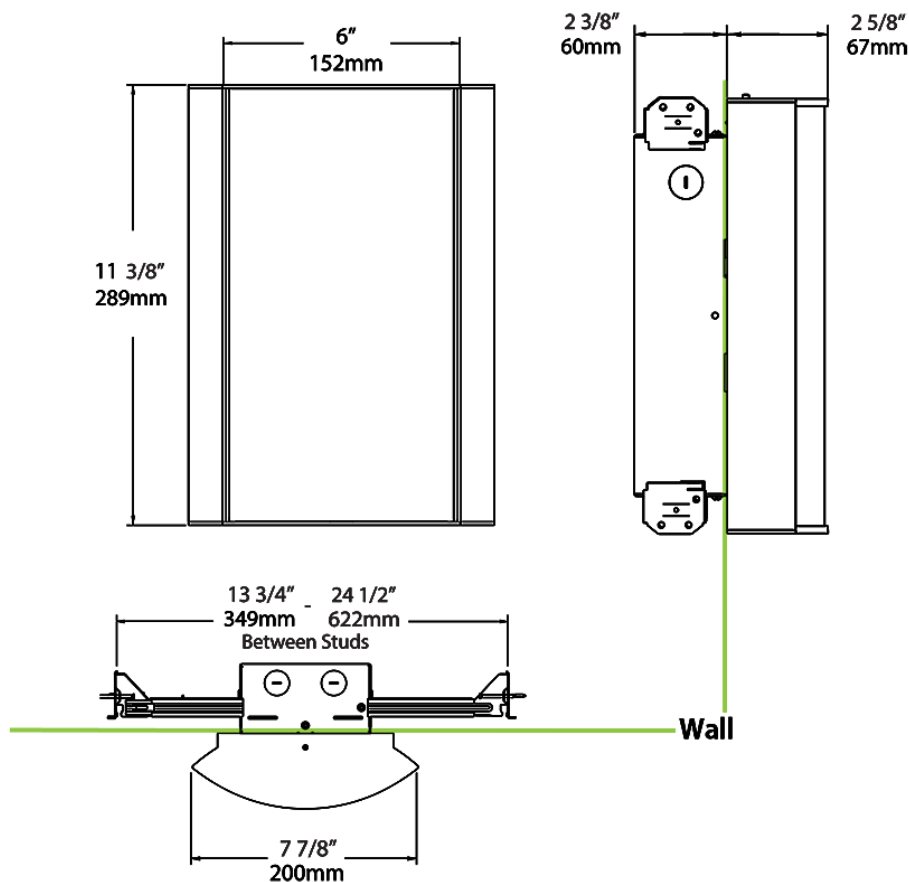

Dimensions

Ordering Matrix

Family	Lumen Package	CRI/Color Temp		Lens		Finish	Options
HALV	18L	930	-	FG3	-	W	/BL/E2

10L = 1000lm / 14W¹
 18L = 1800lm / 25W¹

940 = 90CRI, 4000K
 935 = 90CRI, 3500K
 930 = 90CRI, 3000K
 927 = 90CRI, 2700K