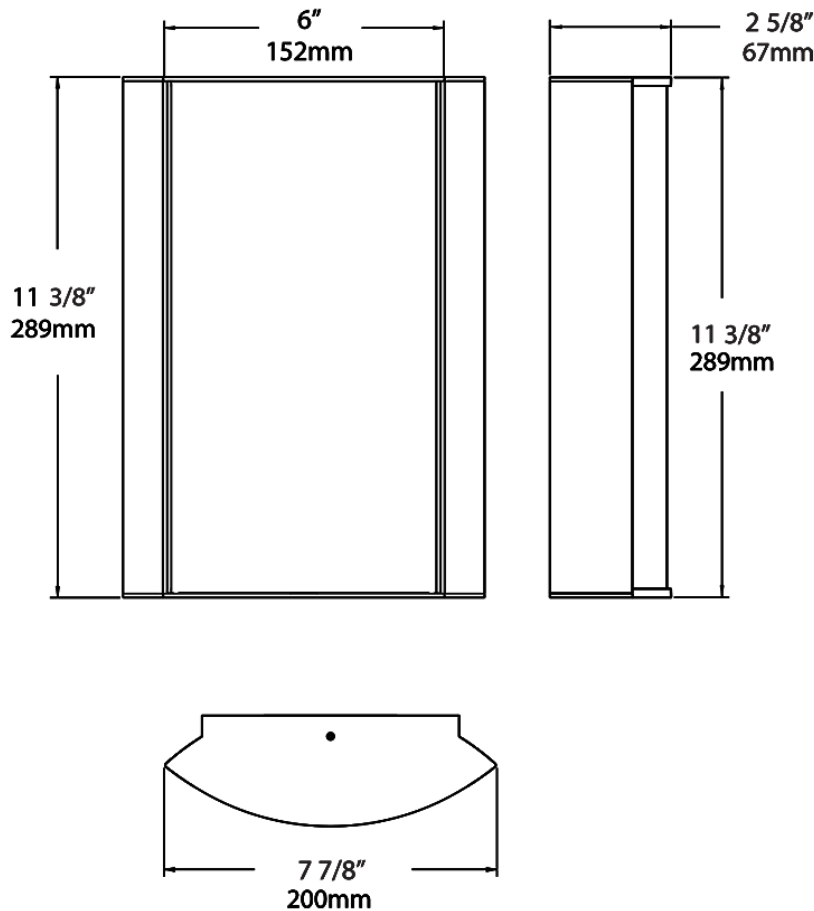

Dimensions

Ordering Matrix

Family	Lumen Package	CRI/Color Temp		Lens		Finish	Options
HALV	18L	930	-	FG1	-	K	

10L = 1000lm / 14W¹
 18L = 1800lm / 25W¹

940 = 90CRI, 4000K
 935 = 90CRI, 3500K
 930 = 90CRI, 3000K
 927 = 90CRI, 2700K