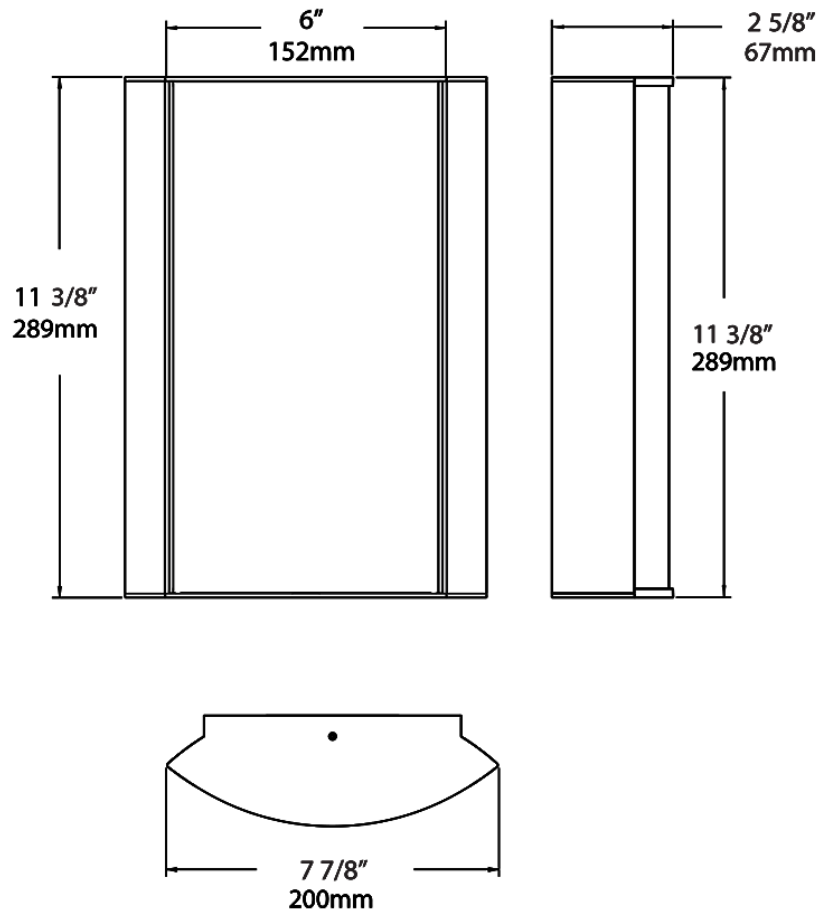

Dimensions

Ordering Matrix

Family	Lumen Package	CRI/Color Temp		Lens		Finish	Options
HALV	18L	927	-	TL	-	A	

10L = 1000lm / 14W¹
 18L = 1800lm / 25W¹

940 = 90CRI, 4000K
 935 = 90CRI, 3500K
 930 = 90CRI, 3000K
 927 = 90CRI, 2700K