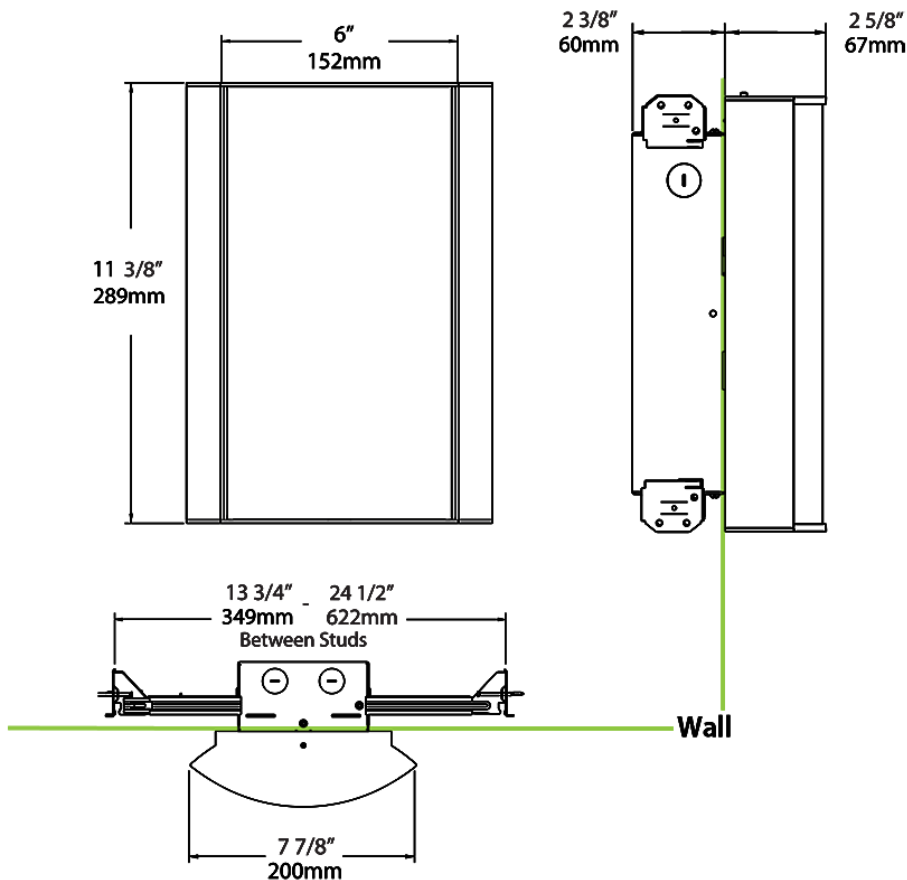

Dimensions

Ordering Matrix

Family	Lumen Package	CRI/Color Temp		Lens		Finish	Options
HALV	18L	927	-	NL	-	K	/BL/E2

10L = 1000lm / 14W¹
18L = 1800lm / 25W¹

940 = 90CRI, 4000K
935 = 90CRI, 3500K
930 = 90CRI, 3000K
927 = 90CRI, 2700K