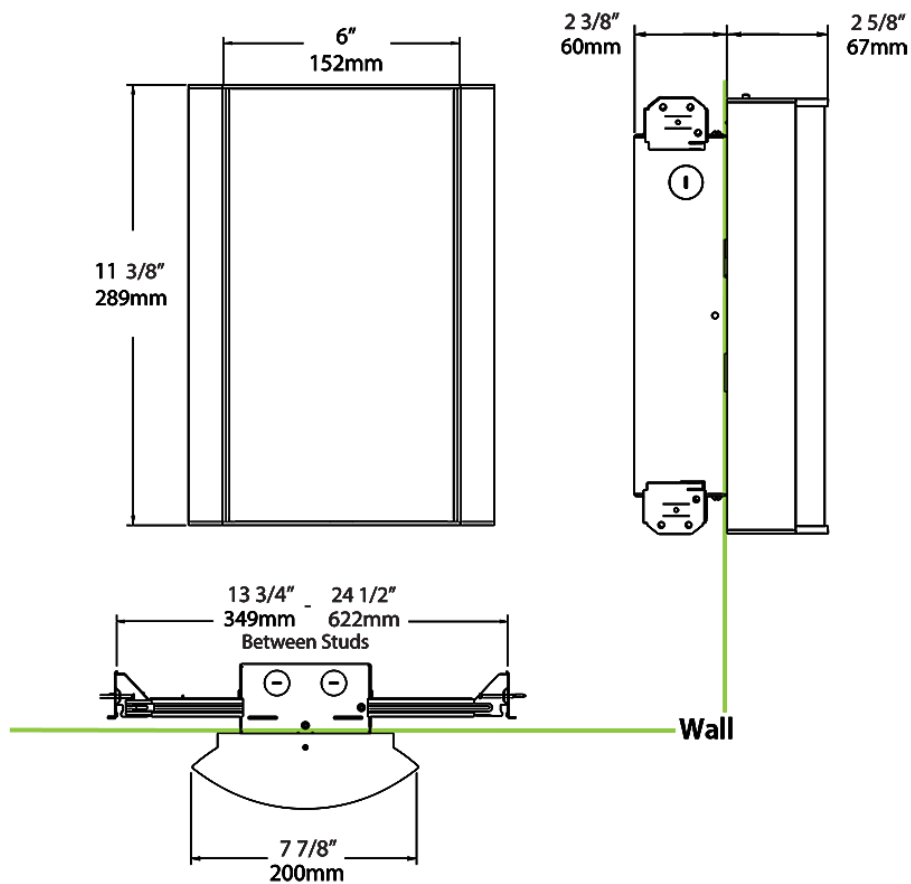

Dimensions

Ordering Matrix

Family	Lumen Package	CRI/Color Temp		Lens		Finish	Options
HALV	18L	927	-	NL	-	A	/BL

10L = 1000lm / 14W¹
 18L = 1800lm / 25W¹

940 = 90CRI, 4000K
 935 = 90CRI, 3500K
 930 = 90CRI, 3000K
 927 = 90CRI, 2700K