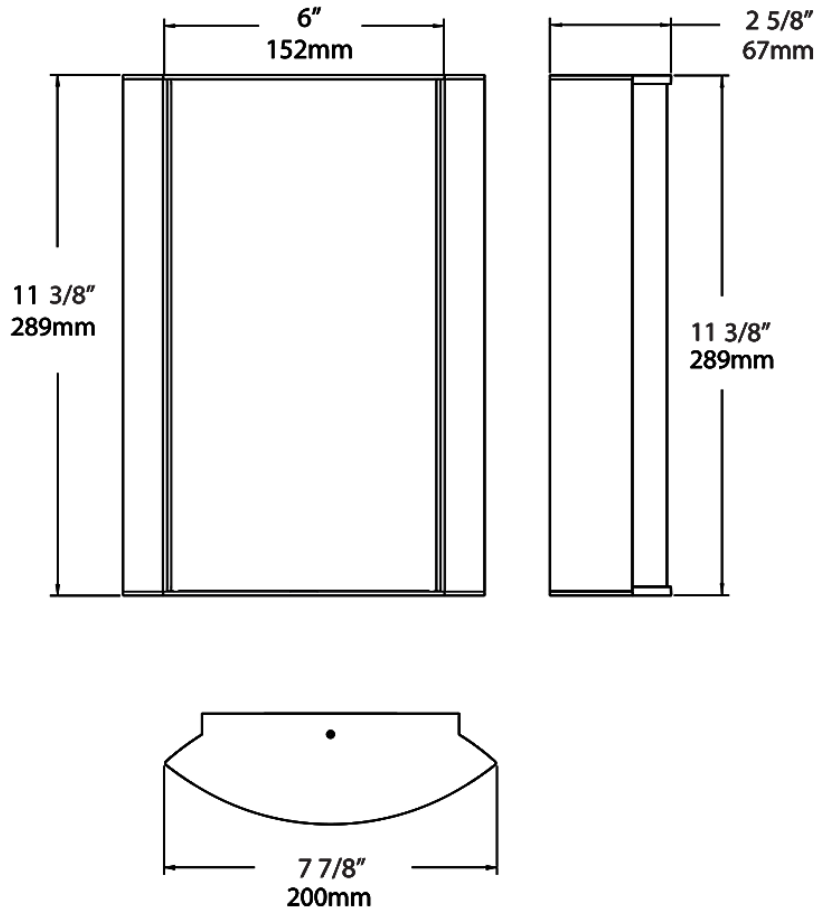

Dimensions

Ordering Matrix

Family	Lumen Package	CRI/Color Temp		Lens		Finish	Options
HALV	18L	927	-	MP	-	A	

10L = 1000lm / 14W¹
 18L = 1800lm / 25W¹

940 = 90CRI, 4000K
 935 = 90CRI, 3500K
 930 = 90CRI, 3000K
 927 = 90CRI, 2700K