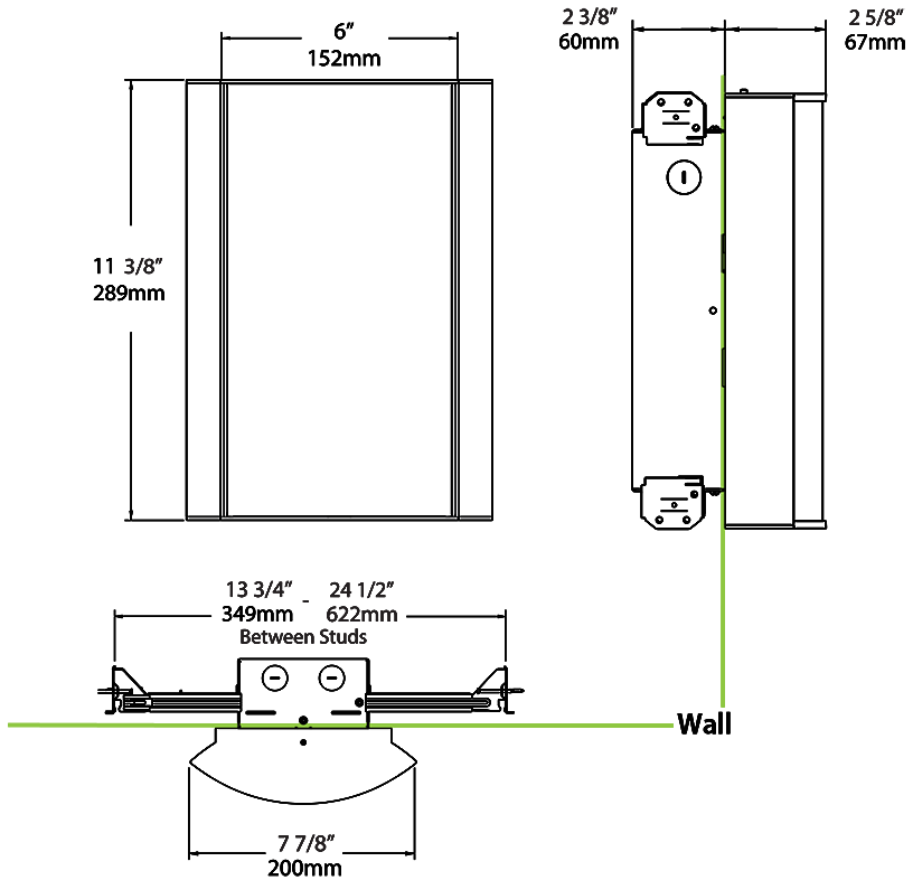

Dimensions

Ordering Matrix

Family	Lumen Package	CRI/Color Temp		Lens		Finish	Options
HALV	18L	927	-	MG	-	S	/E2

10L = 1000lm / 14W¹
 18L = 1800lm / 25W¹

940 = 90CRI, 4000K
 935 = 90CRI, 3500K
 930 = 90CRI, 3000K
 927 = 90CRI, 2700K