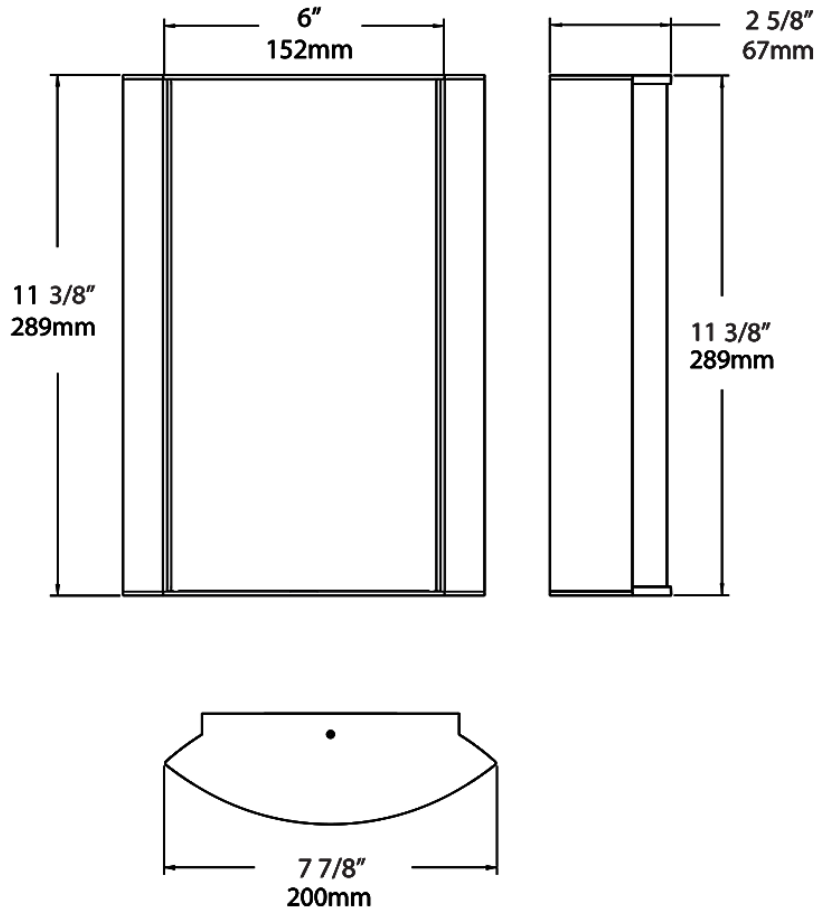

Dimensions

Ordering Matrix

Family	Lumen Package	CRI/Color Temp		Lens		Finish	Options
HALV	18L	927	-	MG	-	A	

10L = 1000lm / 14W ¹
 18L = 1800lm / 25W ¹

940 = 90CRI, 4000K
 935 = 90CRI, 3500K
 930 = 90CRI, 3000K
 927 = 90CRI, 2700K