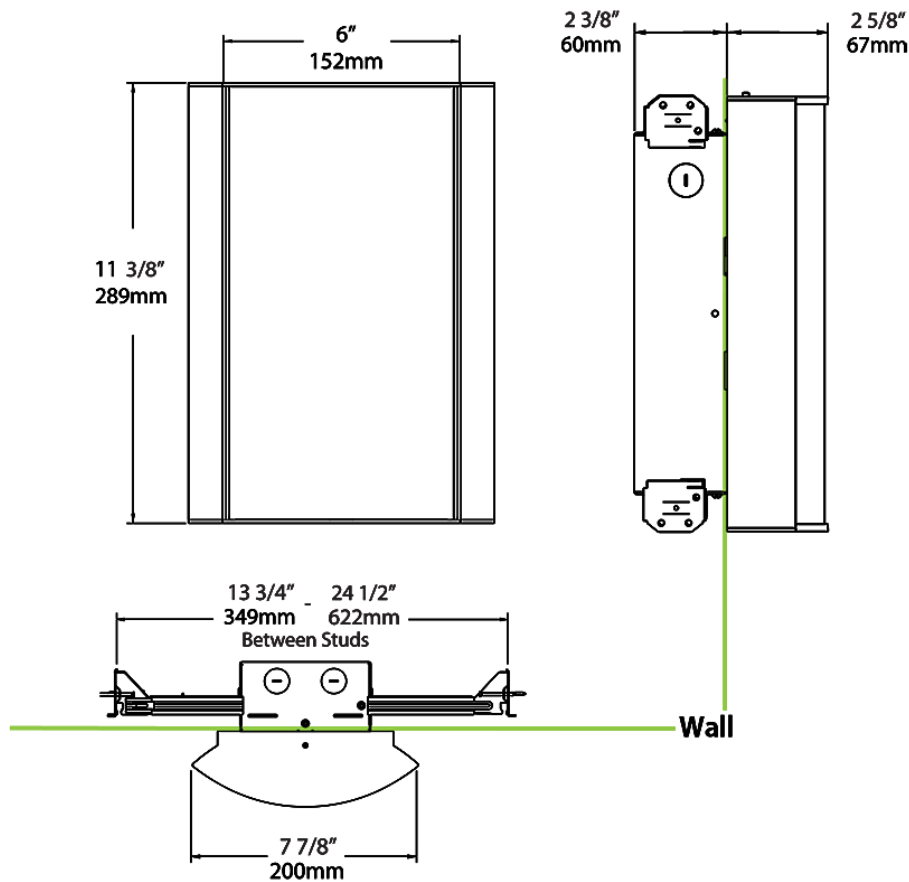

Dimensions

Ordering Matrix

Family	Lumen Package	CRI/Color Temp		Lens		Finish	Options
HALV	18L	927	-	MA	-	K	/BL/E2

10L = 1000lm / 14W¹
 18L = 1800lm / 25W¹

940 = 90CRI, 4000K
 935 = 90CRI, 3500K
 930 = 90CRI, 3000K
 927 = 90CRI, 2700K