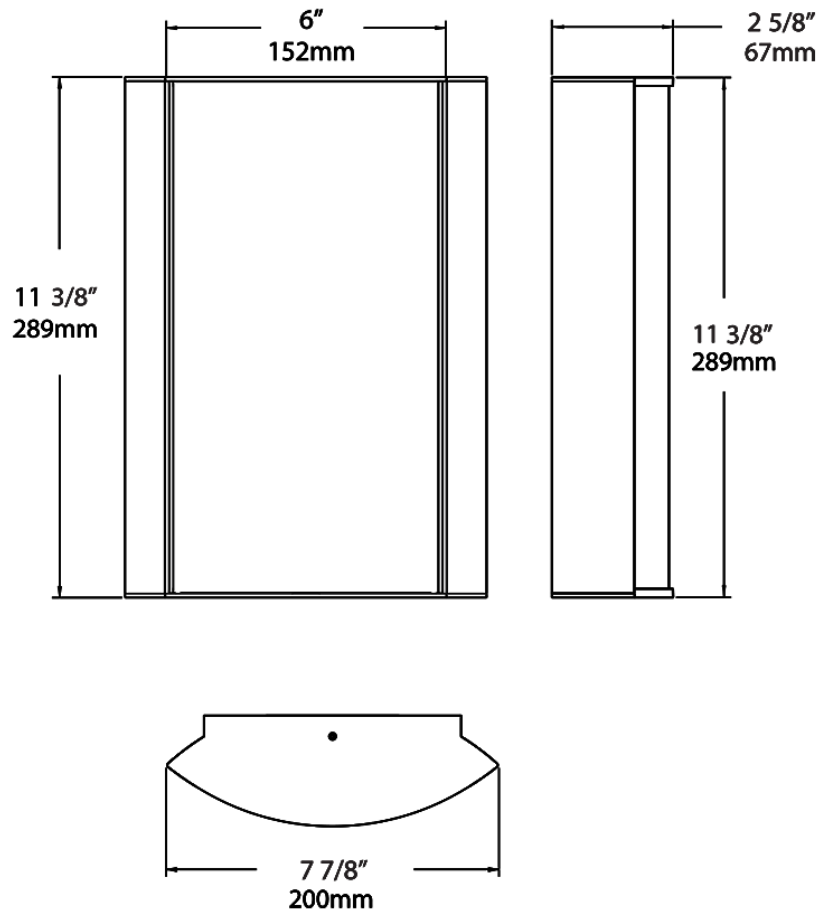

Dimensions

Ordering Matrix

Family	Lumen Package	CRI/Color Temp		Lens		Finish	Options
HALV	18L	927	-	LW	-	A	

10L = 1000lm / 14W¹
 18L = 1800lm / 25W¹

940 = 90CRI, 4000K
 935 = 90CRI, 3500K
 930 = 90CRI, 3000K
 927 = 90CRI, 2700K