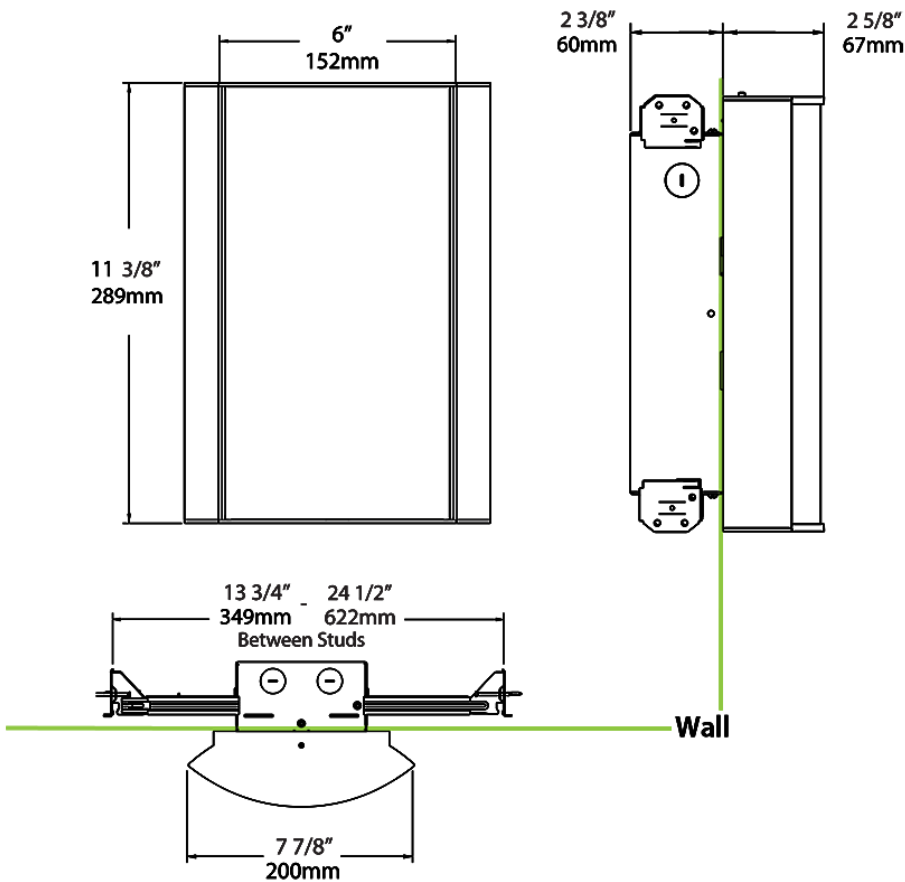

Dimensions

Ordering Matrix

Family	Lumen Package	CRI/Color Temp		Lens		Finish	Options
HALV	18L	927	-	LH	-	W	/BL/E2

10L = 1000lm / 14W¹
 18L = 1800lm / 25W¹

940 = 90CRI, 4000K
 935 = 90CRI, 3500K
 930 = 90CRI, 3000K
 927 = 90CRI, 2700K