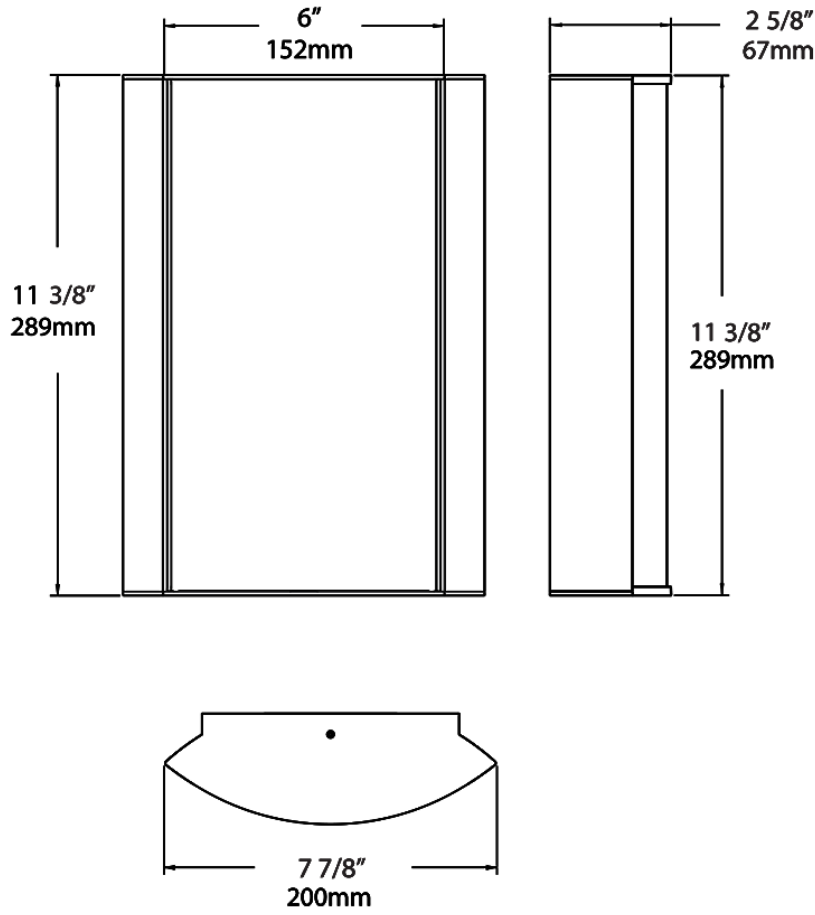

Dimensions

Ordering Matrix

| Family | Lumen Package | CRI/Color Temp | | Lens | | Finish | Options |
|--------|---------------|----------------|---|------|---|--------|---------|
| HALV | 18L | 927 | - | GL | - | A | |