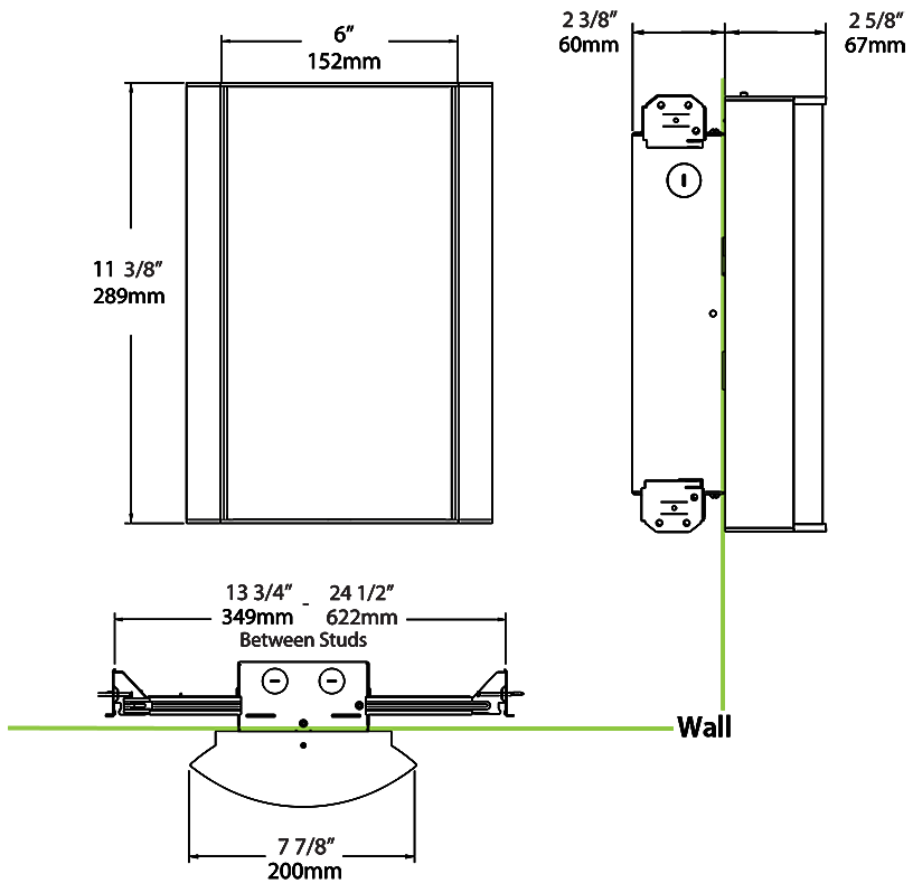

Dimensions

Ordering Matrix

Family	Lumen Package	CRI/Color Temp		Lens		Finish	Options
HALV	18L	927	-	F	-	W	/LC

10L = 1000lm / 14W¹
 18L = 1800lm / 25W¹

940 = 90CRI, 4000K
 935 = 90CRI, 3500K
 930 = 90CRI, 3000K
 927 = 90CRI, 2700K