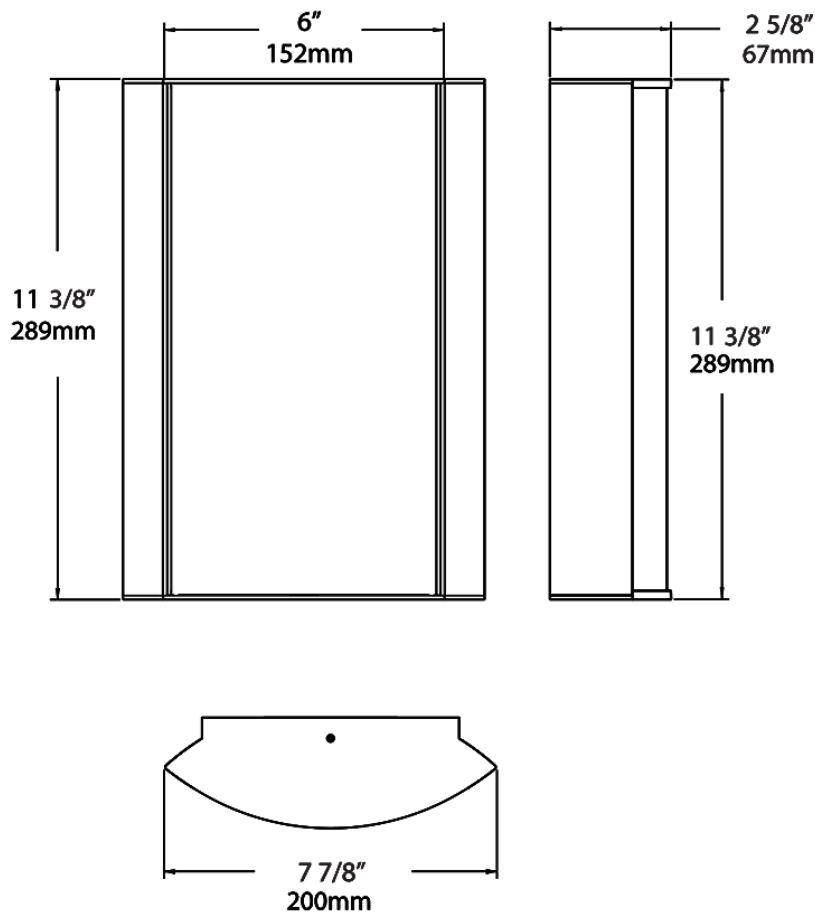

Dimensions

Ordering Matrix

Family	Lumen Package	CRI/Color Temp		Lens		Finish	Options
HALV	18L	927	-	FG3	-	A	

10L = 1000lm / 14W¹
 18L = 1800lm / 25W¹

940 = 90CRI, 4000K
 935 = 90CRI, 3500K
 930 = 90CRI, 3000K
 927 = 90CRI, 2700K