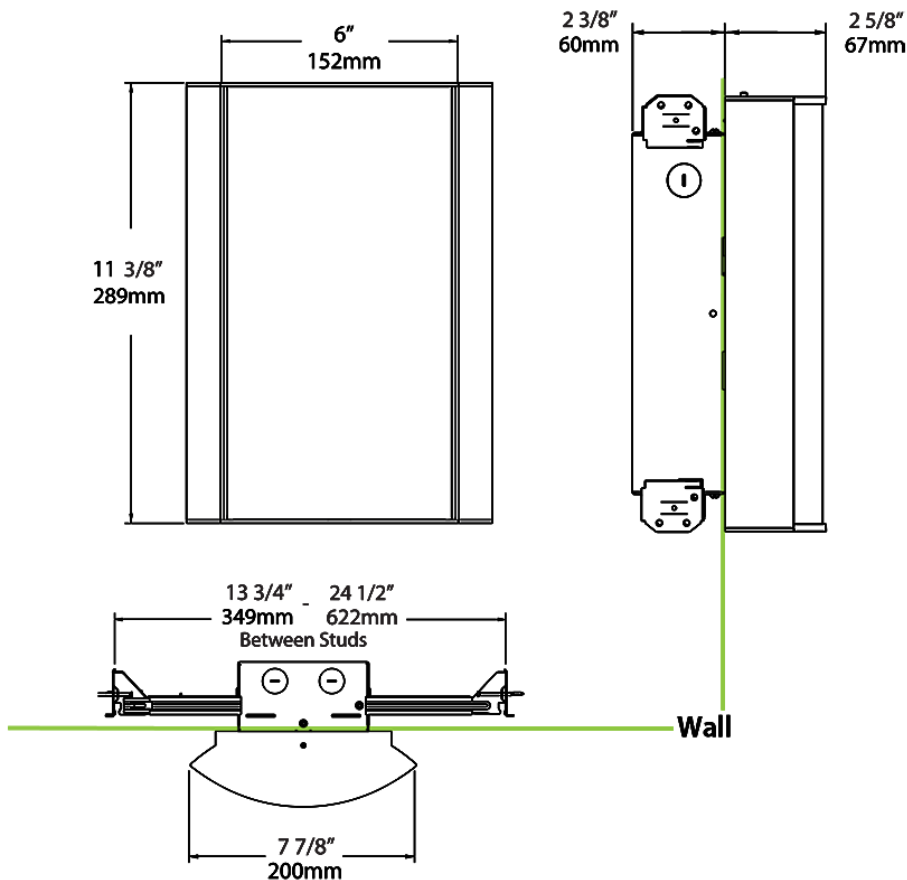

Dimensions

Ordering Matrix

Family	Lumen Package	CRI/Color Temp		Lens		Finish	Options
HALV	18L	927	-	FG1	-	K	/BL/E2

10L = 1000lm / 14W¹
 18L = 1800lm / 25W¹

940 = 90CRI, 4000K
 935 = 90CRI, 3500K
 930 = 90CRI, 3000K
 927 = 90CRI, 2700K