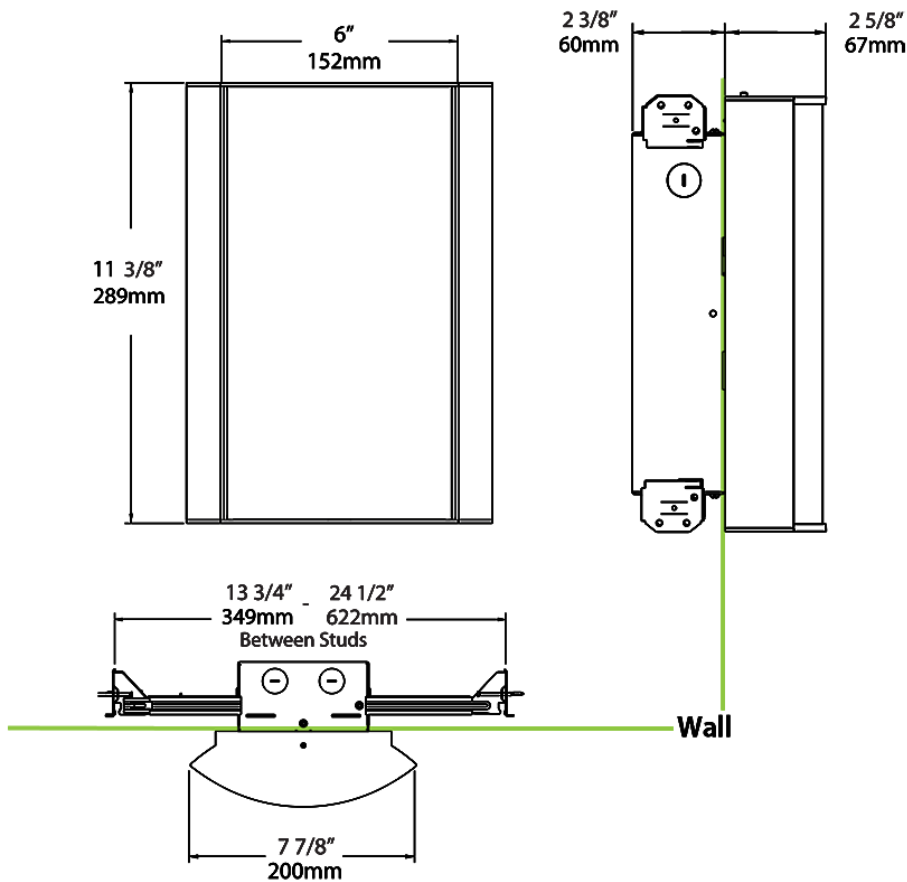

Dimensions

Ordering Matrix

Family	Lumen Package	CRI/Color Temp		Lens		Finish	Options
HALV	18L	927	-	CS	-	K	/BL/E2

10L = 1000lm / 14W¹
 18L = 1800lm / 25W¹

940 = 90CRI, 4000K
 935 = 90CRI, 3500K
 930 = 90CRI, 3000K
 927 = 90CRI, 2700K