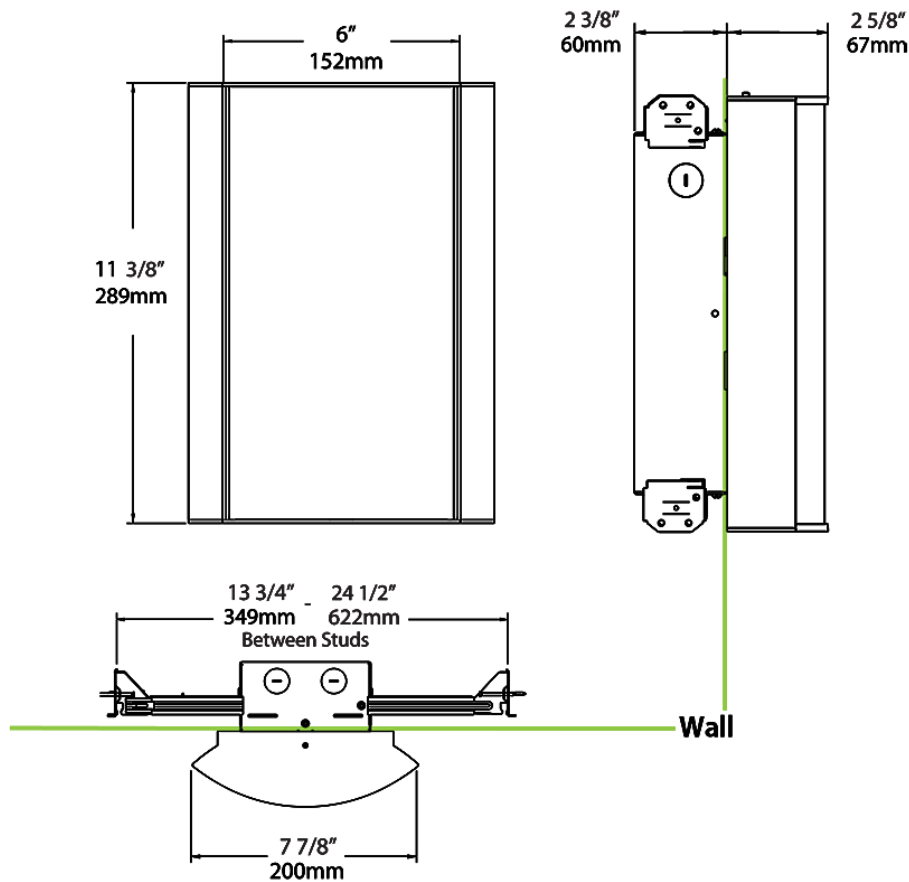

Dimensions

Ordering Matrix

Family	Lumen Package	CRI/Color Temp		Lens		Finish	Options
HALV	10L	940	-	TL	-	W	/BL/E2

10L = 1000lm / 14W¹
 18L = 1800lm / 25W¹

940 = 90CRI, 4000K
 935 = 90CRI, 3500K
 930 = 90CRI, 3000K
 927 = 90CRI, 2700K