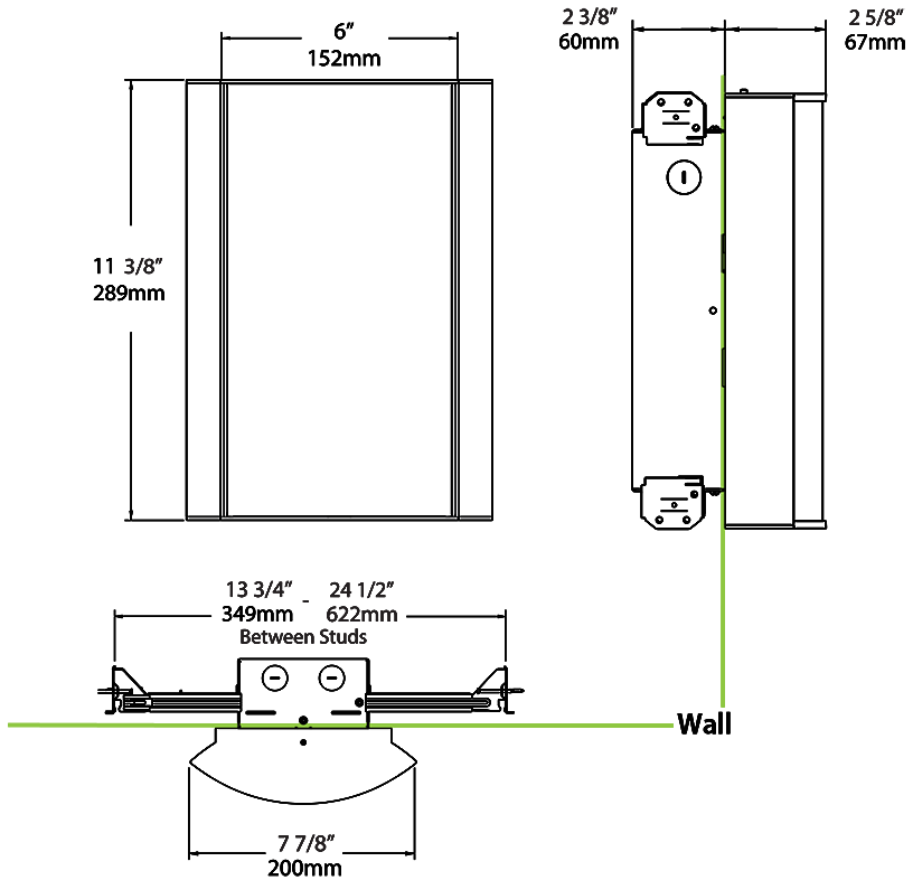

Dimensions

Ordering Matrix

Family	Lumen Package	CRI/Color Temp		Lens		Finish	Options
HALV	10L	940	-	TL	-	A	/BL/E2

10L = 1000lm / 14W¹
 18L = 1800lm / 25W¹

940 = 90CRI, 4000K
 935 = 90CRI, 3500K
 930 = 90CRI, 3000K
 927 = 90CRI, 2700K