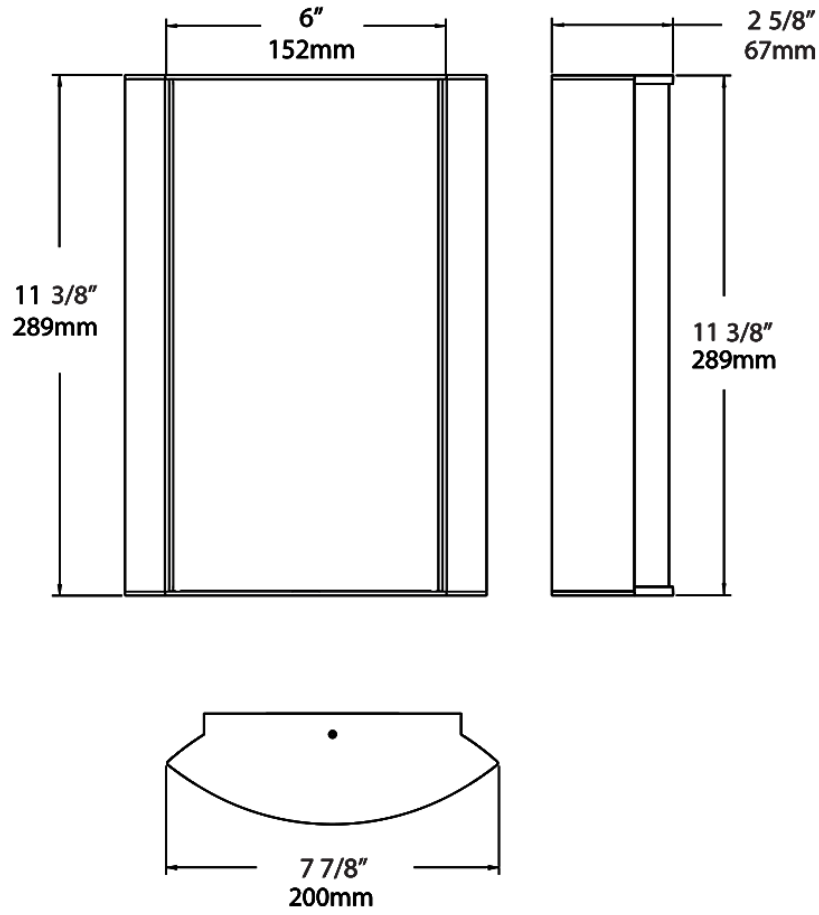

Dimensions

Ordering Matrix

Family	Lumen Package	CRI/Color Temp		Lens		Finish	Options
HALV	10L	940	-	TL	-	A	
	10L = 1000lm / 14W ¹ 18L = 1800lm / 25W ¹	940 = 90CRI, 4000K 935 = 90CRI, 3500K 930 = 90CRI, 3000K 927 = 90CRI, 2700K		F = Frosted (Standard) FG1 = Frosted with Grill Style #1 FG2 = Frosted with Grill Style #2 FG3 = Frosted with Grill Style #3 NL = Natural Leaves GL = Green Leaves TL = Toffee Leaves LW = Linen Hampton White LS = Linen Stone LH = Linen Harbor MS = Metallic Spun Silver MC = Metallic Spun Copper MG = Metallic Spun Gold CW = Crush Polar White CS = Crush Sedona MP = Mirage Platinum MA = Mirage Bronze		W = White K = Black S = Silver A = Antique Bronze SA = Satin Nickel CU = Copper	Blank = No Option /E2 = Battery Backup /MVS = Microwave Occupancy Sensor ² /BL = Bi-Level Control /LC = Lightcloud® Controller /MVS/E2 = Microwave Occupancy Sensor w/ Battery Backup ² /BL/E2 = Bi-Level Control w/ Battery Backup /LC/E2 = Lightcloud® Controller w/ Battery Backup