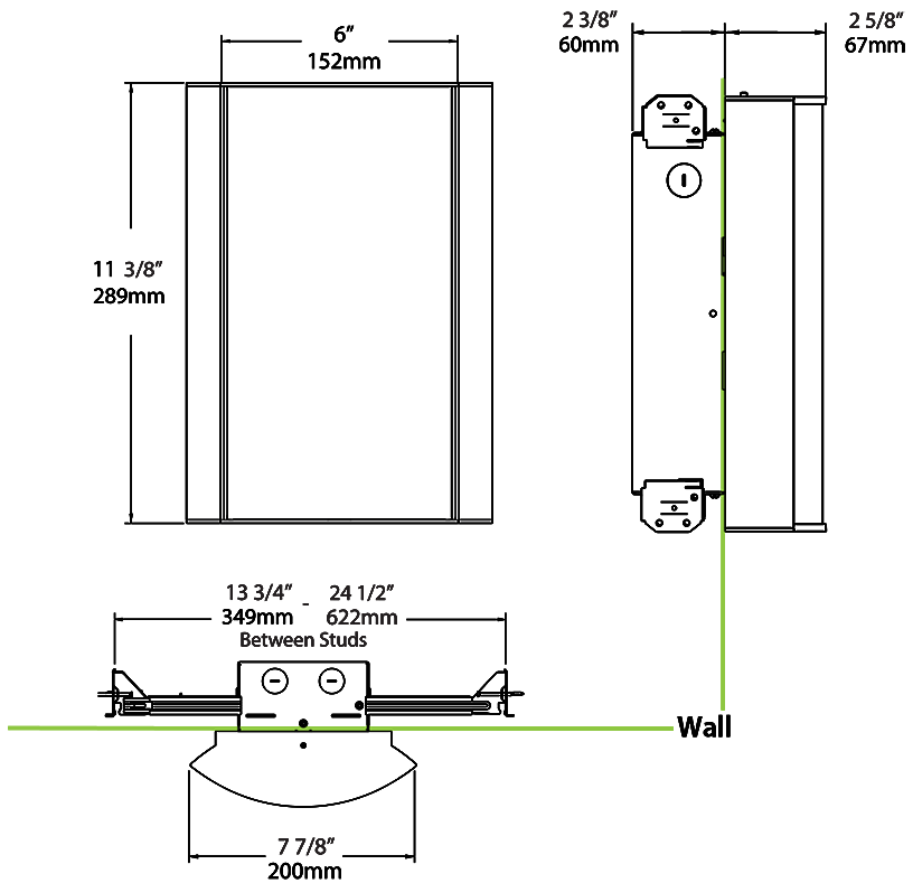

Dimensions

Ordering Matrix

Family	Lumen Package	CRI/Color Temp		Lens		Finish	Options
HALV	10L	940	-	NL	-	S	/BL/E2

10L = 1000lm / 14W¹
 18L = 1800lm / 25W¹

940 = 90CRI, 4000K
 935 = 90CRI, 3500K
 930 = 90CRI, 3000K
 927 = 90CRI, 2700K