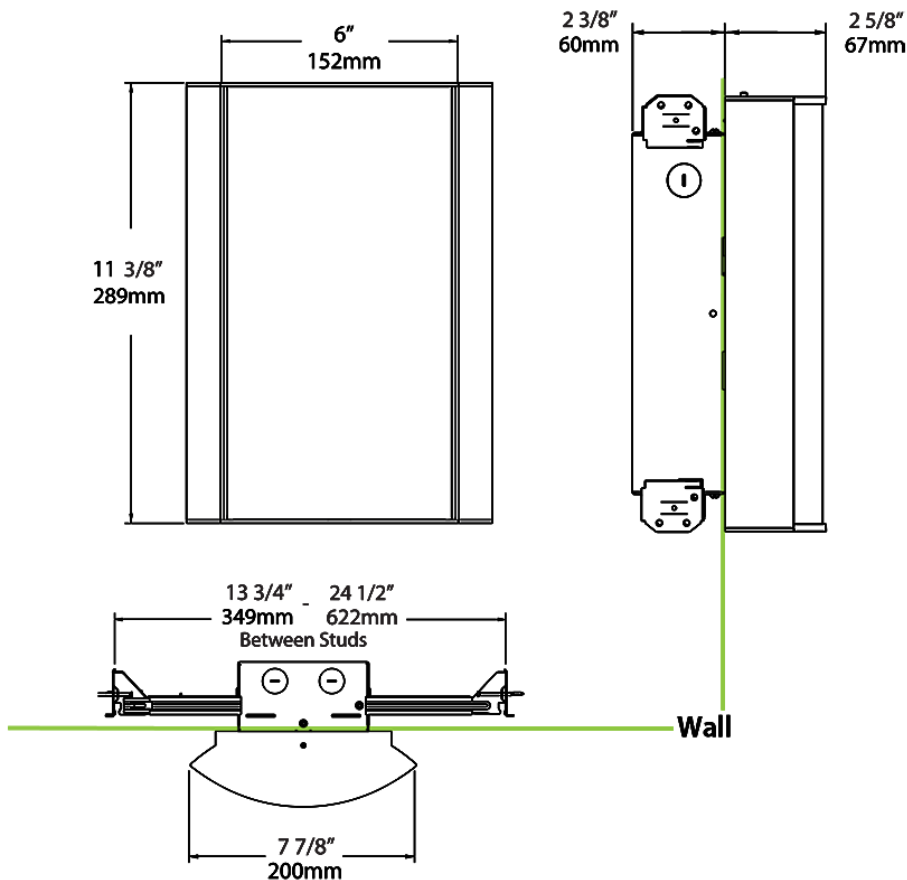

Dimensions

Ordering Matrix

Family	Lumen Package	CRI/Color Temp		Lens		Finish	Options
HALV	10L	940	-	NL	-	K	/BL/E2

10L = 1000lm / 14W¹
 18L = 1800lm / 25W¹

940 = 90CRI, 4000K
 935 = 90CRI, 3500K
 930 = 90CRI, 3000K
 927 = 90CRI, 2700K