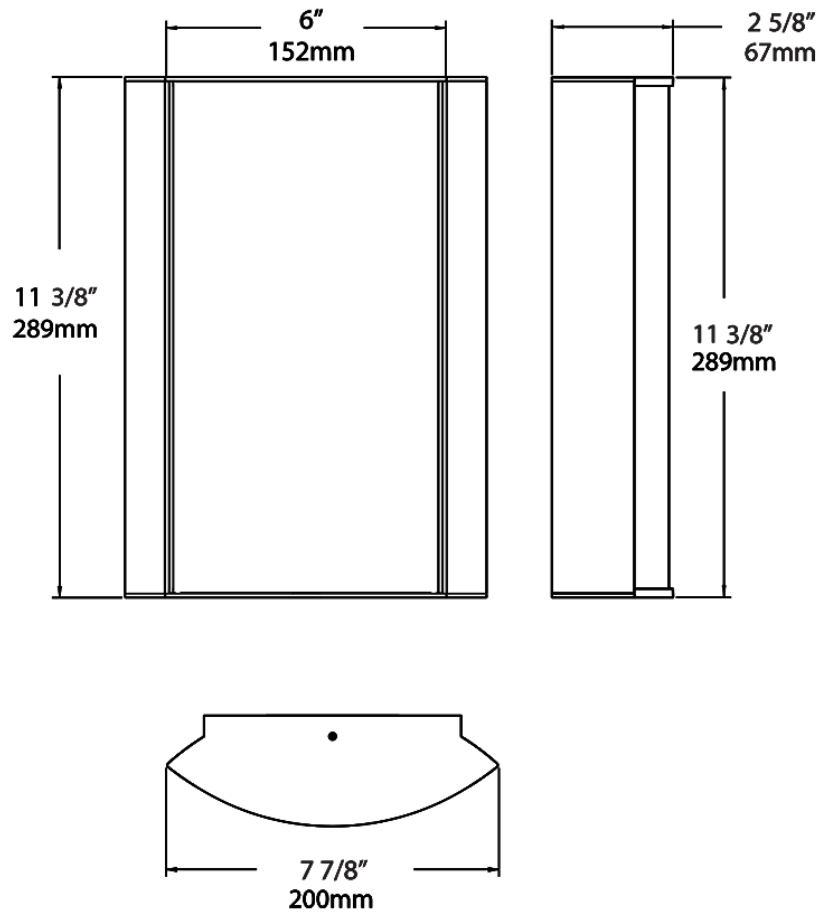

Dimensions

Ordering Matrix

Family	Lumen Package	CRI/Color Temp		Lens		Finish	Options
HALV	10L	940	-	MG	-	A	

10L = 1000lm / 14W¹
18L = 1800lm / 25W¹

940 = 90CRI, 4000K
935 = 90CRI, 3500K
930 = 90CRI, 3000K
927 = 90CRI, 2700K