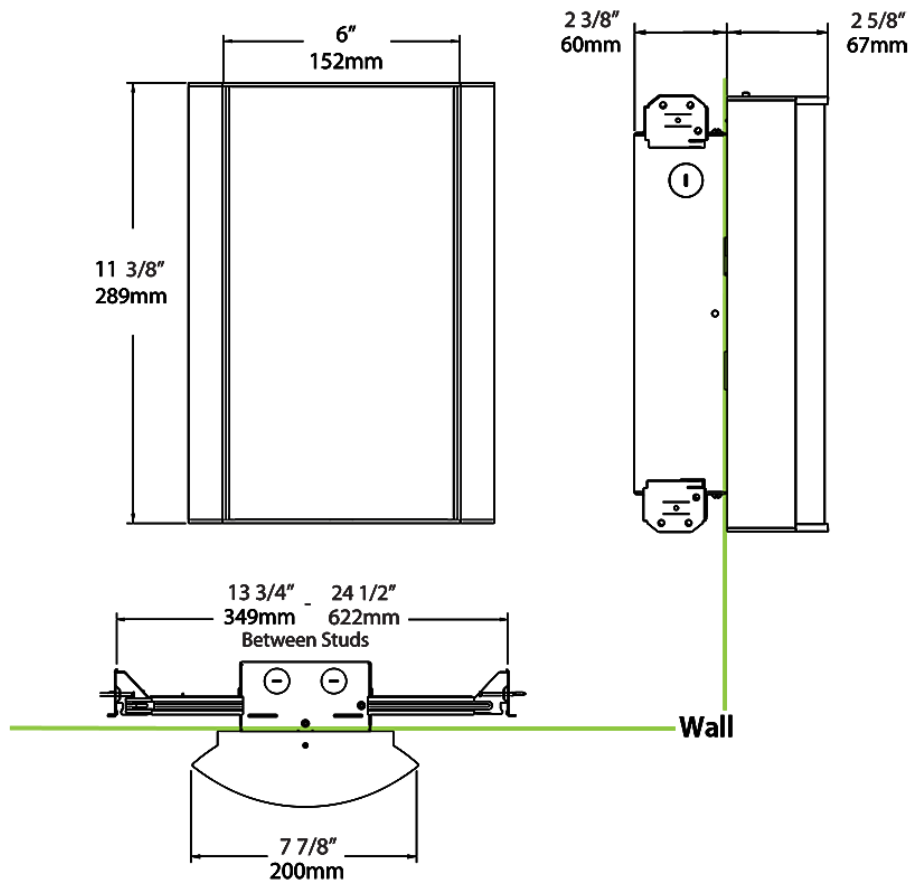

Dimensions

Ordering Matrix

Family	Lumen Package	CRI/Color Temp		Lens		Finish	Options
HALV	10L	940	-	MA	-	K	/BL/E2

10L = 1000lm / 14W¹
 18L = 1800lm / 25W¹

940 = 90CRI, 4000K
 935 = 90CRI, 3500K
 930 = 90CRI, 3000K
 927 = 90CRI, 2700K