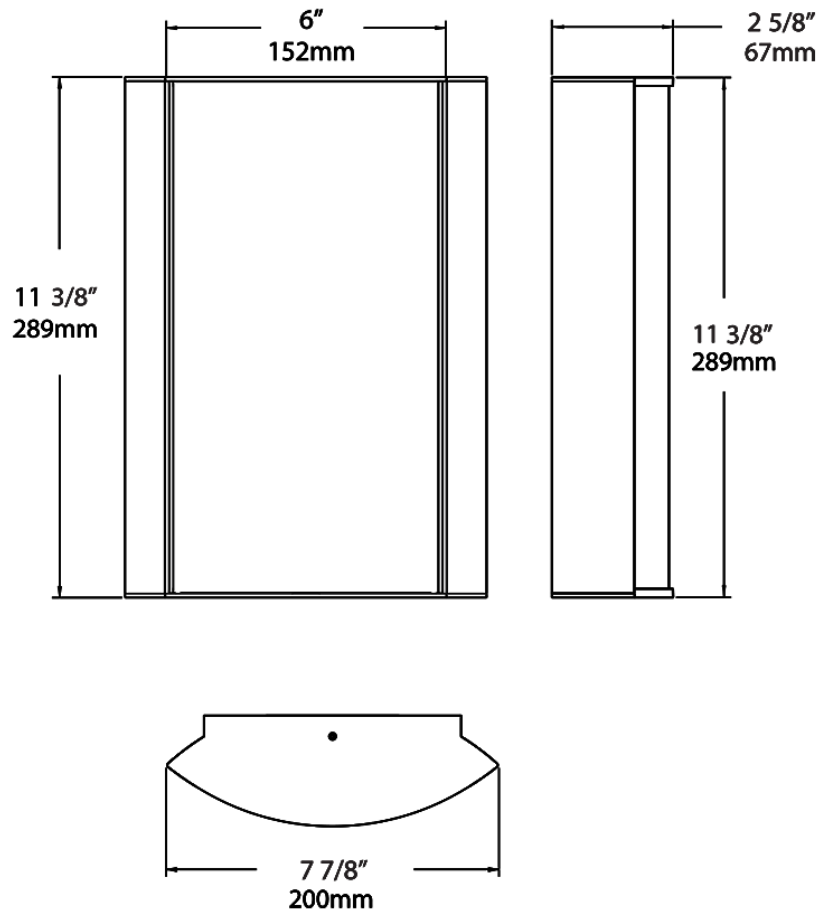

Dimensions

Ordering Matrix

Family	Lumen Package	CRI/Color Temp		Lens		Finish	Options
HALV	10L	940	-	MA	-	A	

10L = 1000lm / 14W¹
18L = 1800lm / 25W¹

940 = 90CRI, 4000K
935 = 90CRI, 3500K
930 = 90CRI, 3000K
927 = 90CRI, 2700K