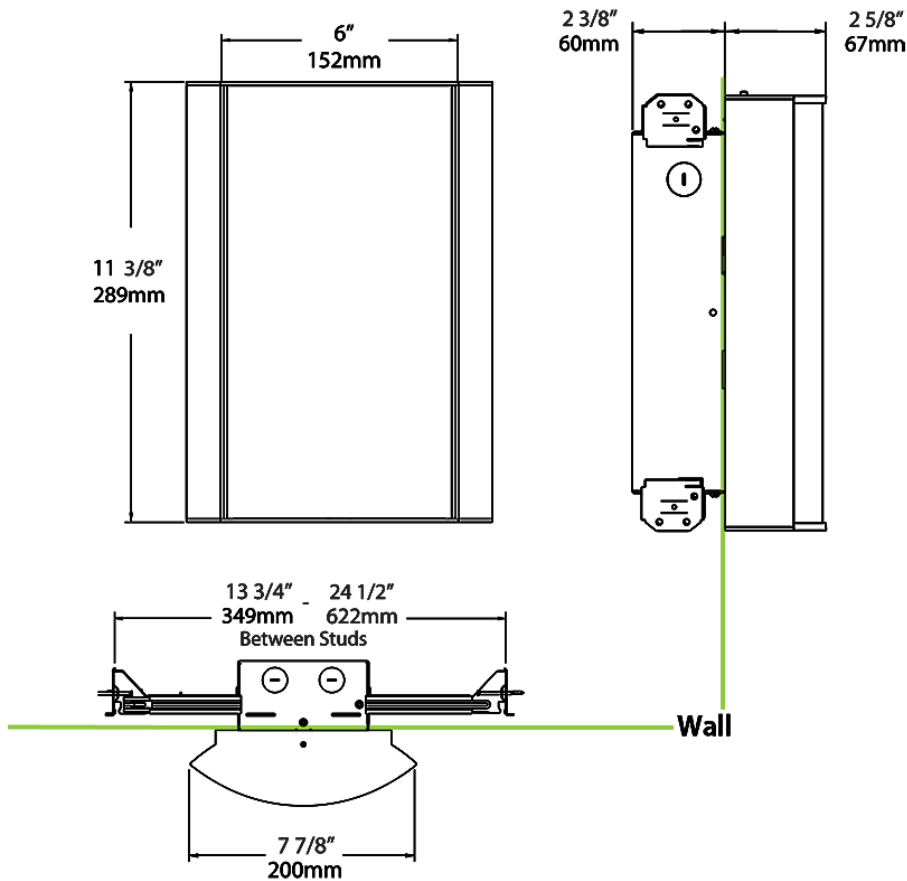

Dimensions

Ordering Matrix

Family	Lumen Package	CRI/Color Temp		Lens		Finish	Options
HALV	10L	940	-	LW	-	A	/E2

10L = 1000lm / 14W¹
 18L = 1800lm / 25W¹

940 = 90CRI, 4000K
 935 = 90CRI, 3500K
 930 = 90CRI, 3000K
 927 = 90CRI, 2700K