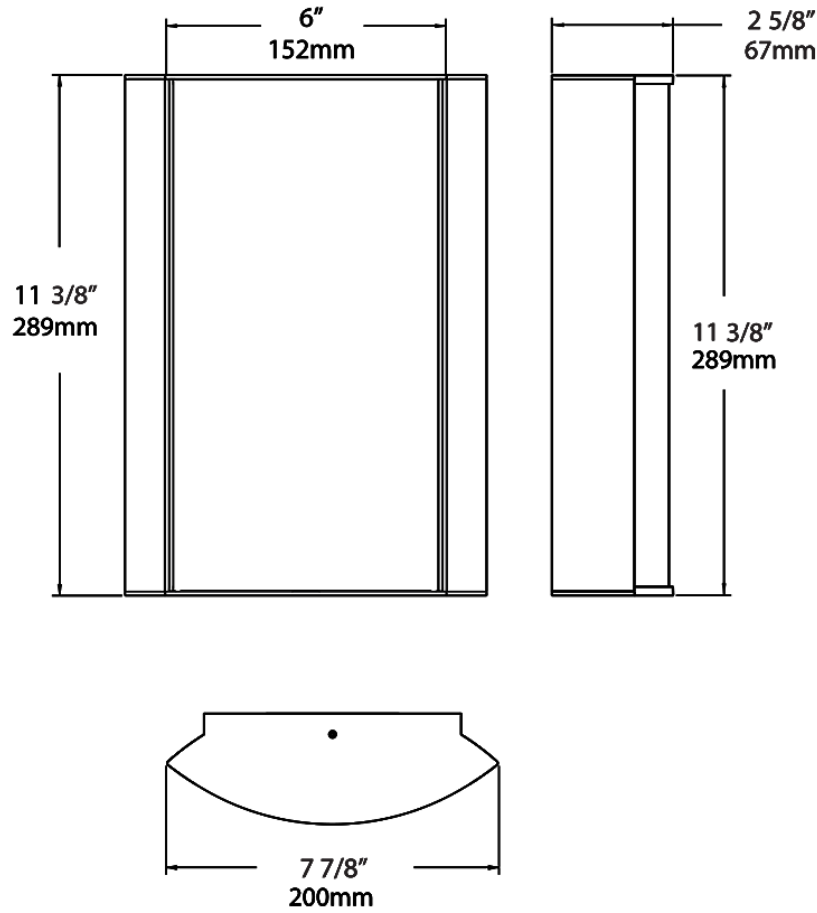

Dimensions

Ordering Matrix

Family	Lumen Package	CRI/Color Temp		Lens		Finish	Options
HALV	10L	940	-	LW	-	A	

10L = 1000lm / 14W¹
18L = 1800lm / 25W¹

940 = 90CRI, 4000K
935 = 90CRI, 3500K
930 = 90CRI, 3000K
927 = 90CRI, 2700K