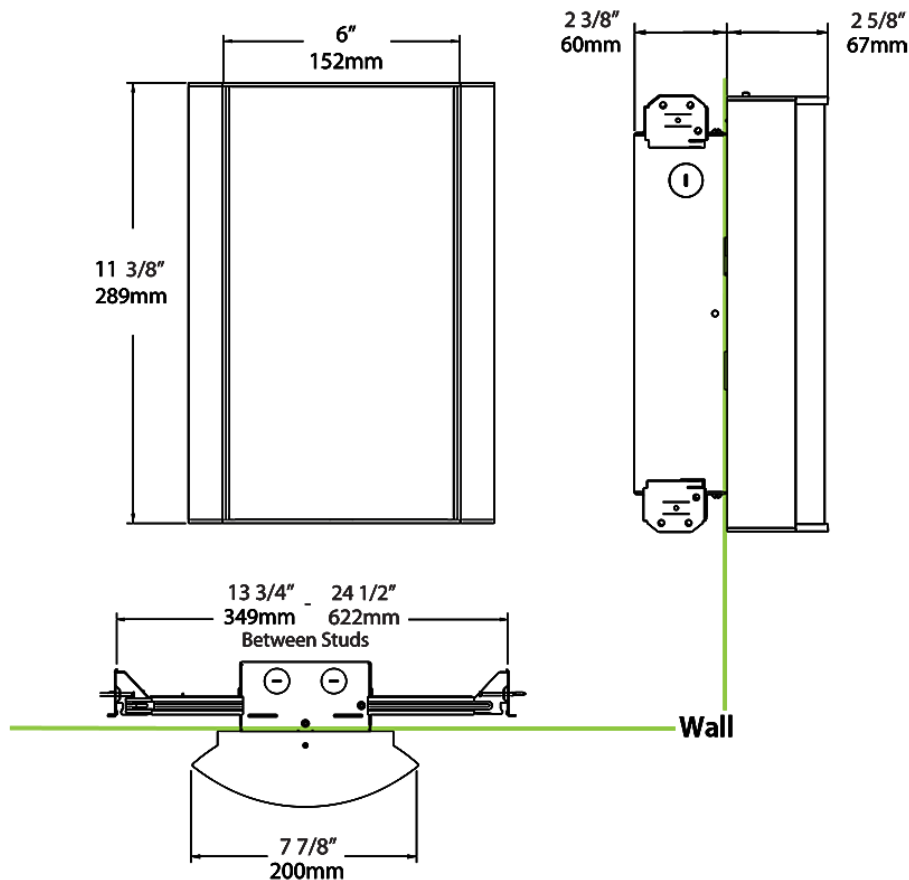

Dimensions

Ordering Matrix

Family	Lumen Package	CRI/Color Temp		Lens		Finish	Options
HALV	10L	940	-	LS	-	S	/BL/E2

10L = 1000lm / 14W¹
18L = 1800lm / 25W¹

940 = 90CRI, 4000K
935 = 90CRI, 3500K
930 = 90CRI, 3000K
927 = 90CRI, 2700K