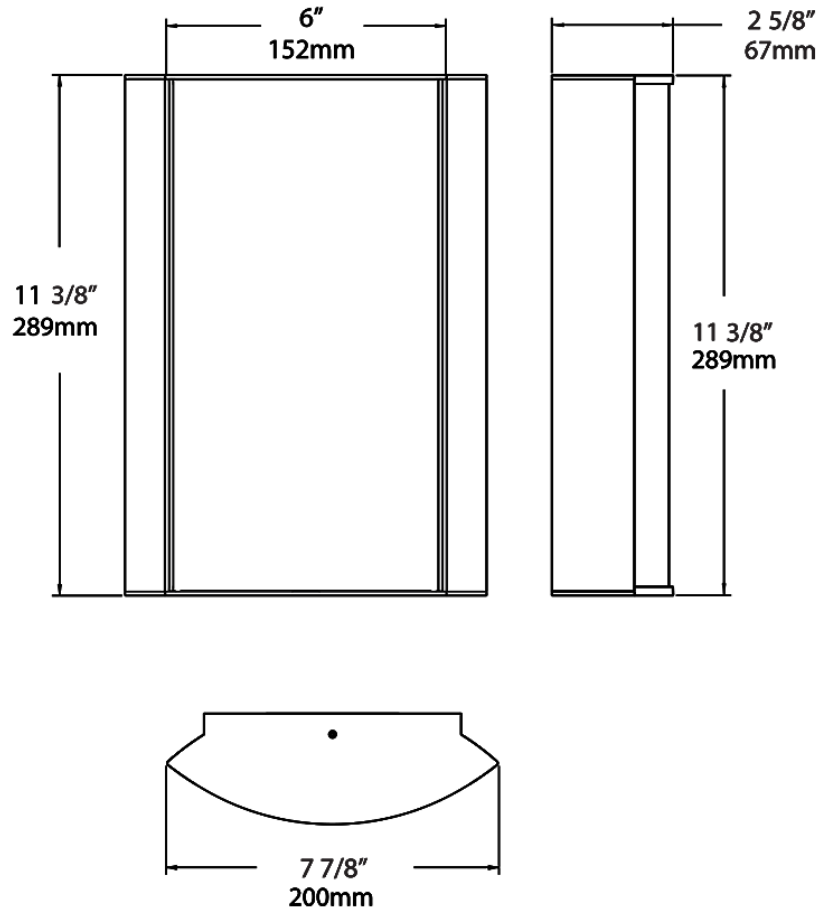

Dimensions

Ordering Matrix

Family	Lumen Package	CRI/Color Temp		Lens		Finish	Options
HALV	10L	940	-	LS	-	A	

10L = 1000lm / 14W¹
18L = 1800lm / 25W¹

940 = 90CRI, 4000K
935 = 90CRI, 3500K
930 = 90CRI, 3000K
927 = 90CRI, 2700K