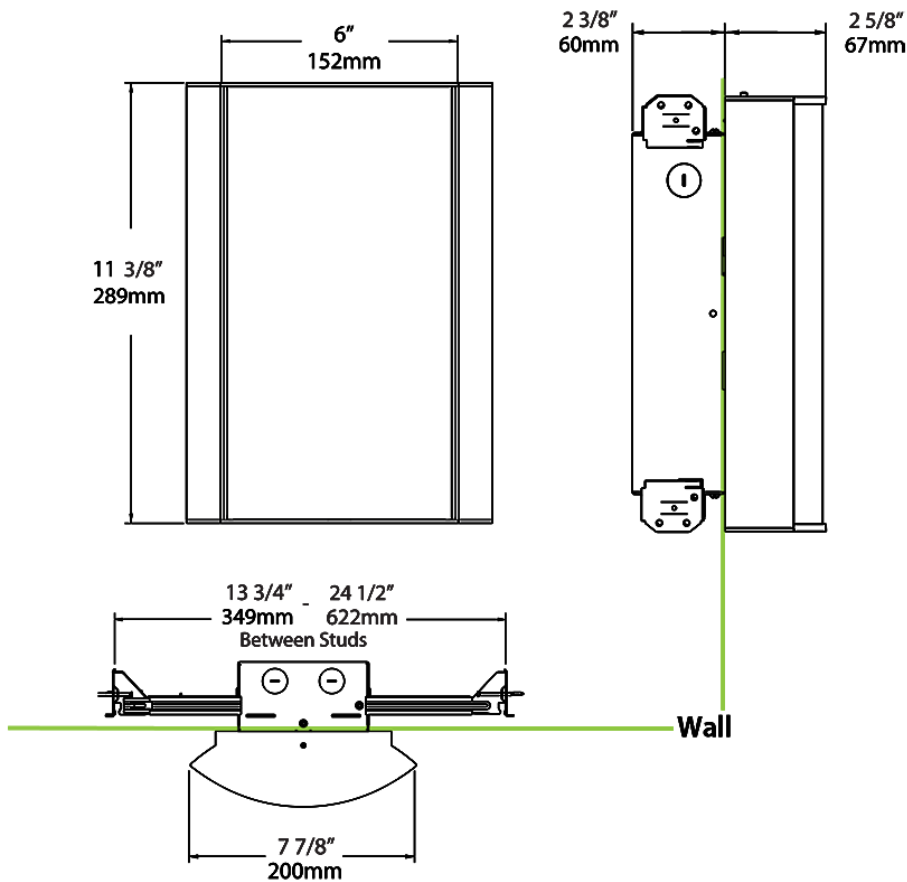

Dimensions

Ordering Matrix

Family	Lumen Package	CRI/Color Temp		Lens		Finish	Options
HALV	10L	940	-	LH	-	K	/BL/E2

10L = 1000lm / 14W¹
 18L = 1800lm / 25W¹

940 = 90CRI, 4000K
 935 = 90CRI, 3500K
 930 = 90CRI, 3000K
 927 = 90CRI, 2700K