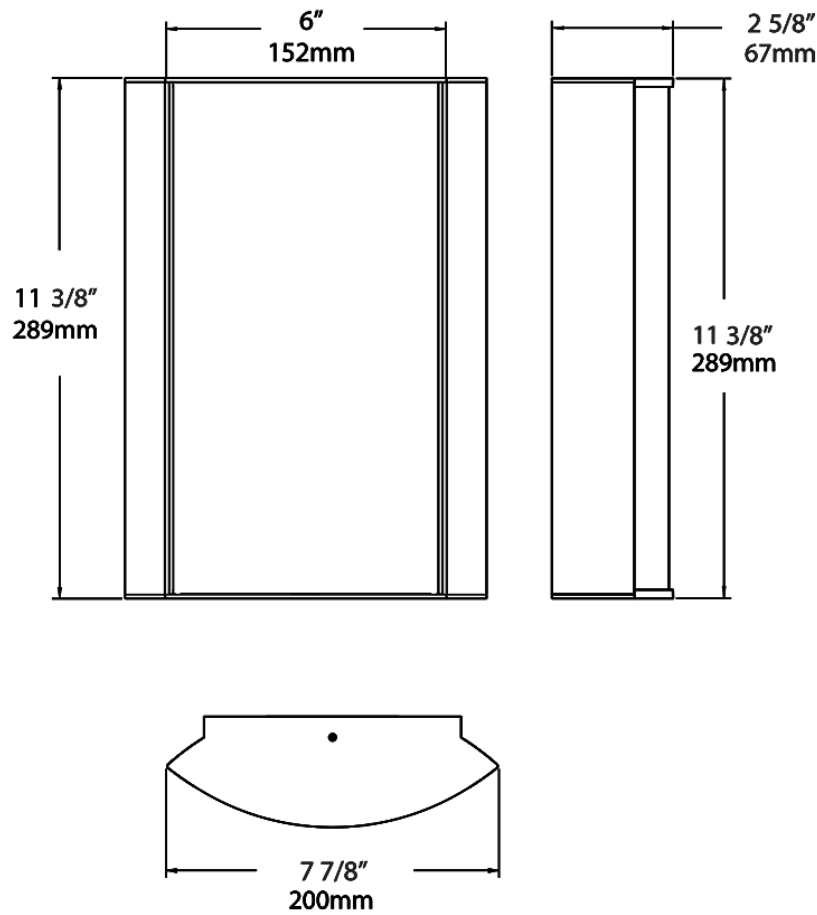

Dimensions

Ordering Matrix

Family	Lumen Package	CRI/Color Temp		Lens		Finish	Options
HALV	10L	940	-	GL	-	K	

10L = 1000lm / 14W¹
 18L = 1800lm / 25W¹

940 = 90CRI, 4000K
 935 = 90CRI, 3500K
 930 = 90CRI, 3000K
 927 = 90CRI, 2700K