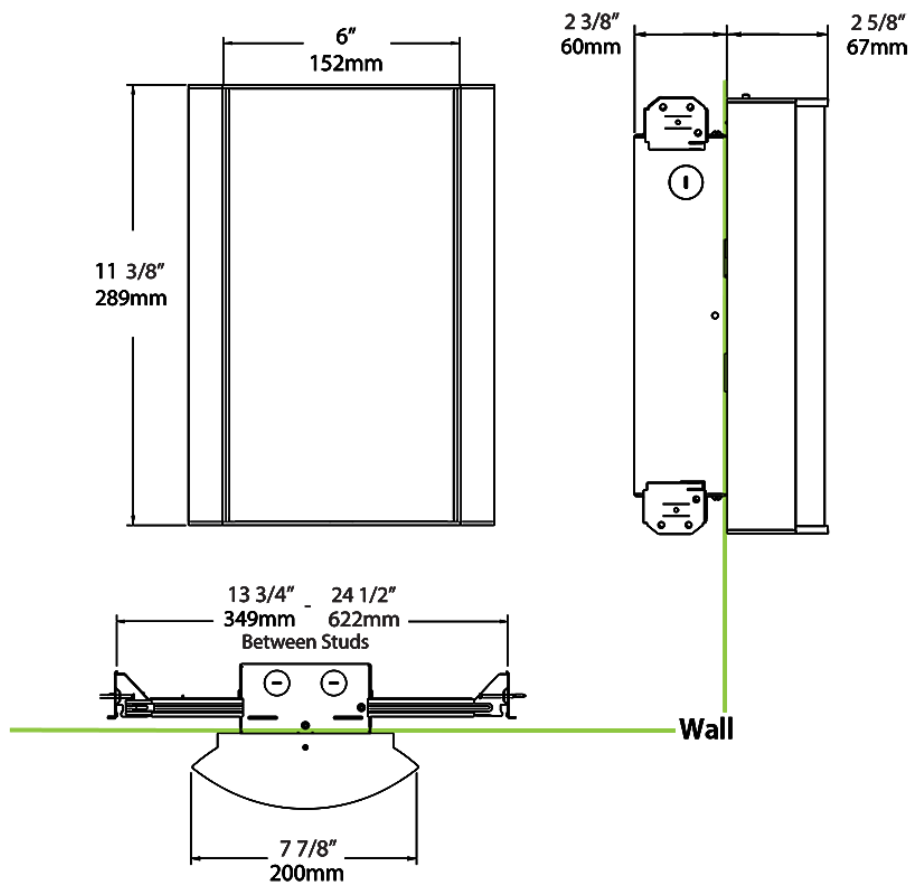

Dimensions

Ordering Matrix

Family	Lumen Package	CRI/Color Temp		Lens		Finish	Options
HALV	10L	940	-	FG3	-	S	/BL/E2

10L = 1000lm / 14W¹
 18L = 1800lm / 25W¹

940 = 90CRI, 4000K
 935 = 90CRI, 3500K
 930 = 90CRI, 3000K
 927 = 90CRI, 2700K