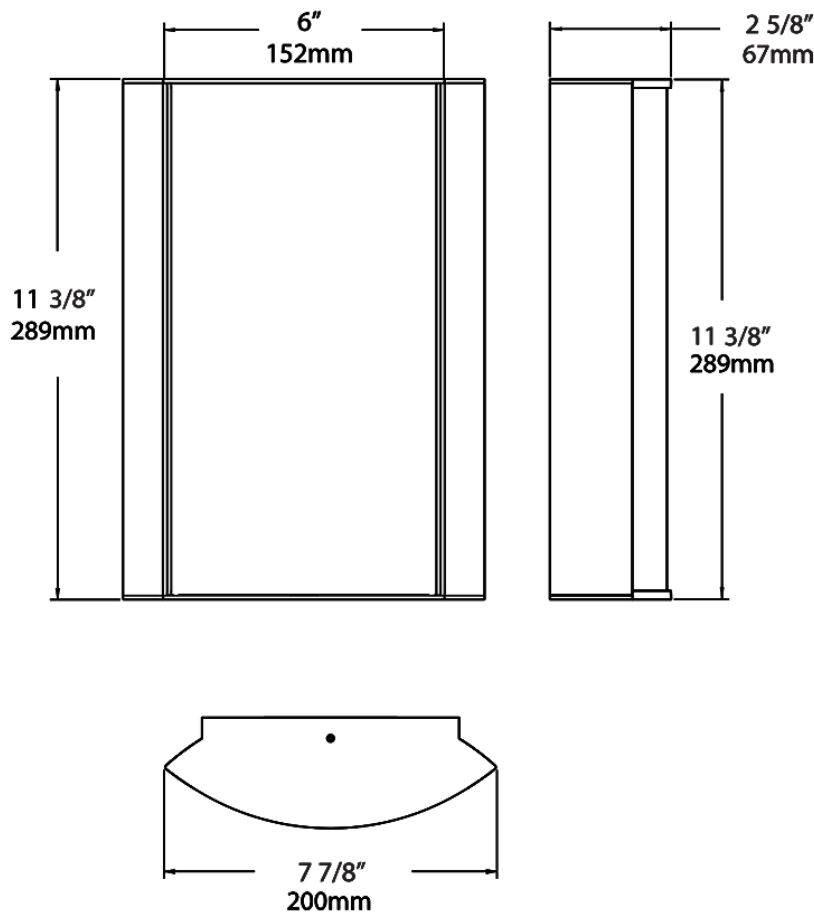

Dimensions

Ordering Matrix

Family	Lumen Package	CRI/Color Temp		Lens		Finish	Options
HALV	10L	940	-	FG3	-	A	

10L = 1000lm / 14W¹
 18L = 1800lm / 25W¹

940 = 90CRI, 4000K
 935 = 90CRI, 3500K
 930 = 90CRI, 3000K
 927 = 90CRI, 2700K