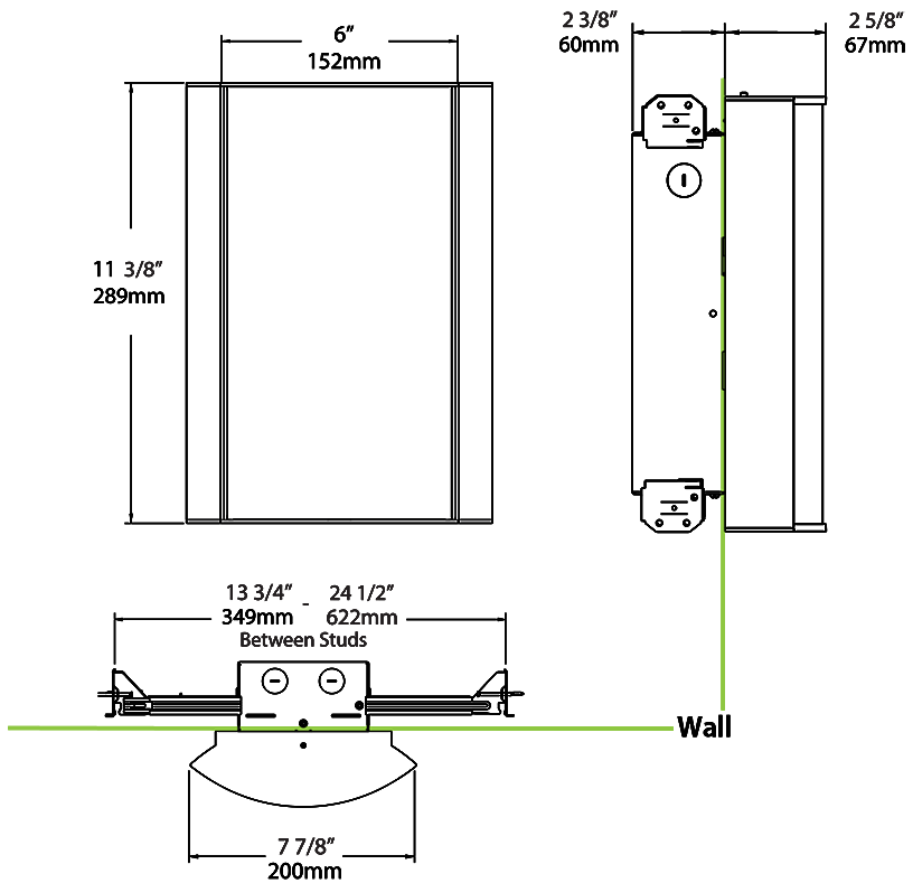

Dimensions

Ordering Matrix

Family	Lumen Package	CRI/Color Temp		Lens		Finish	Options
HALV	10L	940	-	FG2	-	SA	/LC

10L = 1000lm / 14W¹
 18L = 1800lm / 25W¹

940 = 90CRI, 4000K
 935 = 90CRI, 3500K
 930 = 90CRI, 3000K
 927 = 90CRI, 2700K