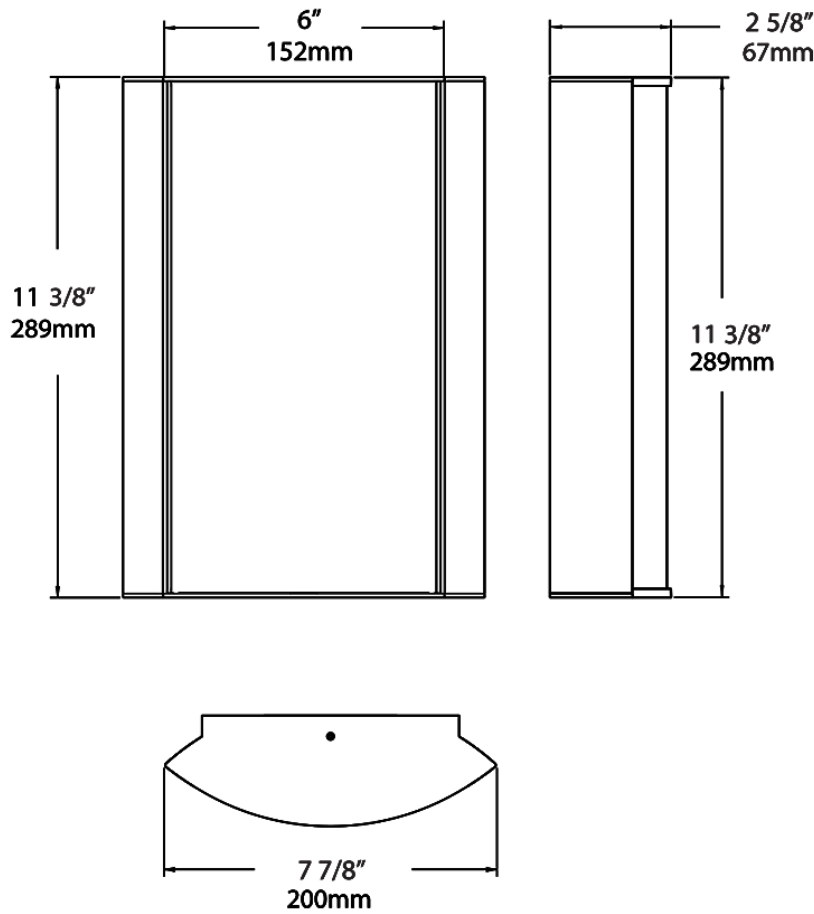

Dimensions

Ordering Matrix

| Family | Lumen Package | CRI/Color Temp | | Lens | | Finish | Options |
|--------|---------------|----------------|---|------|---|--------|---------|
| HALV | 10L | 940 | - | FG2 | - | S | |