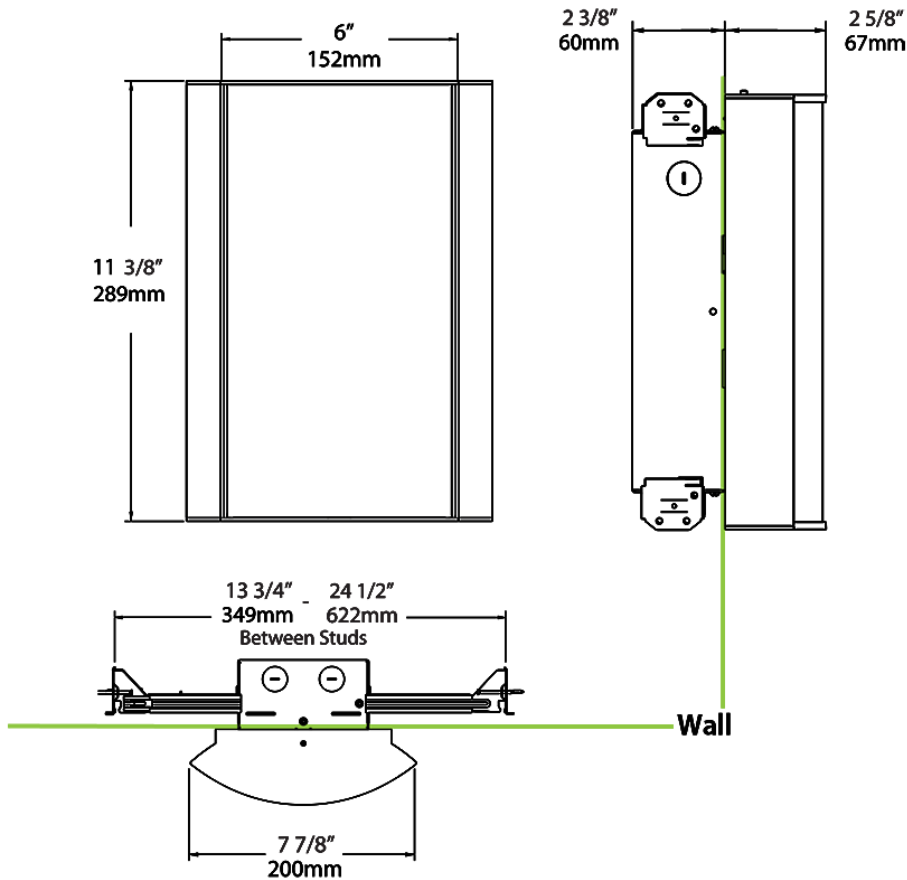

Dimensions

Ordering Matrix

Family	Lumen Package	CRI/Color Temp		Lens		Finish	Options
HALV	10L	940	-	FG1	-	SA	/LC

10L = 1000lm / 14W¹
18L = 1800lm / 25W¹

940 = 90CRI, 4000K
935 = 90CRI, 3500K
930 = 90CRI, 3000K
927 = 90CRI, 2700K