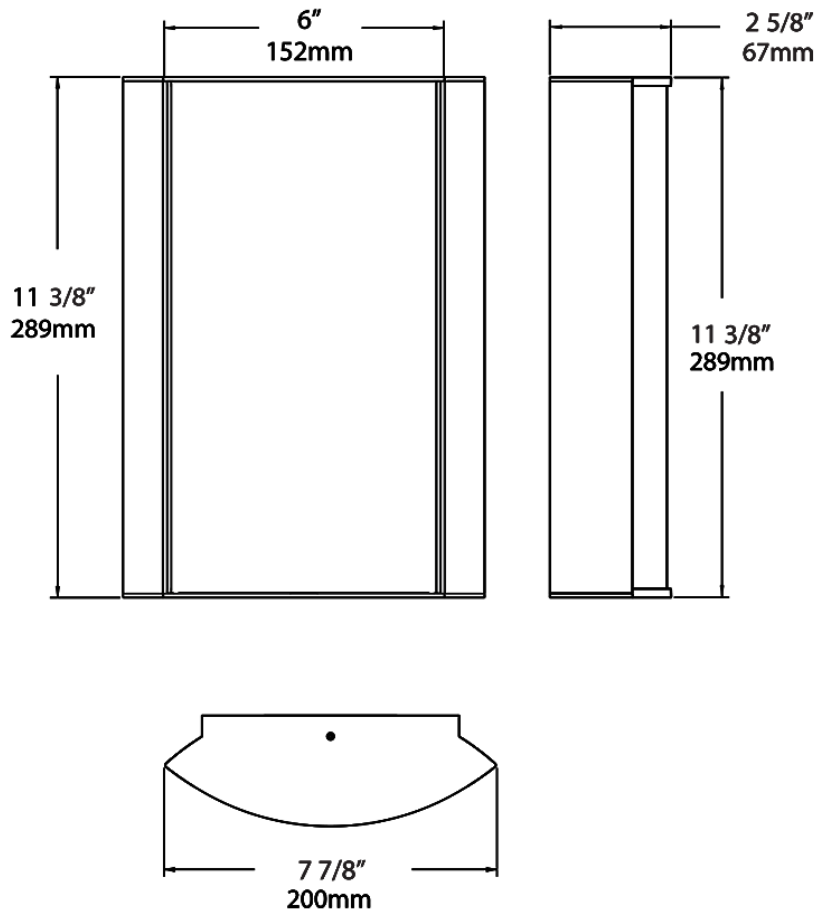

Dimensions

Ordering Matrix

Family	Lumen Package	CRI/Color Temp		Lens		Finish	Options
HALV	10L	940	-	FG1	-	A	

10L = 1000lm / 14W¹
18L = 1800lm / 25W¹

940 = 90CRI, 4000K
935 = 90CRI, 3500K
930 = 90CRI, 3000K
927 = 90CRI, 2700K