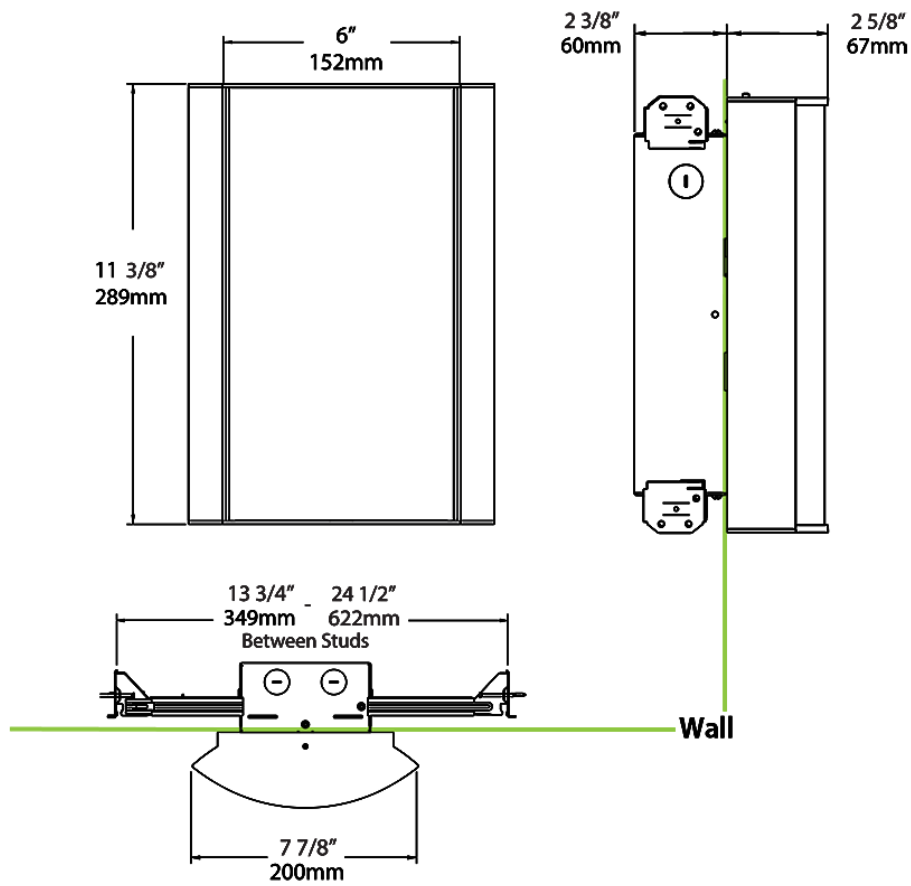

Dimensions

Ordering Matrix

Family	Lumen Package	CRI/Color Temp		Lens		Finish	Options
HALV	10L	940	-	F	-	A	/E2

10L = 1000lm / 14W¹
18L = 1800lm / 25W¹

940 = 90CRI, 4000K
935 = 90CRI, 3500K
930 = 90CRI, 3000K
927 = 90CRI, 2700K