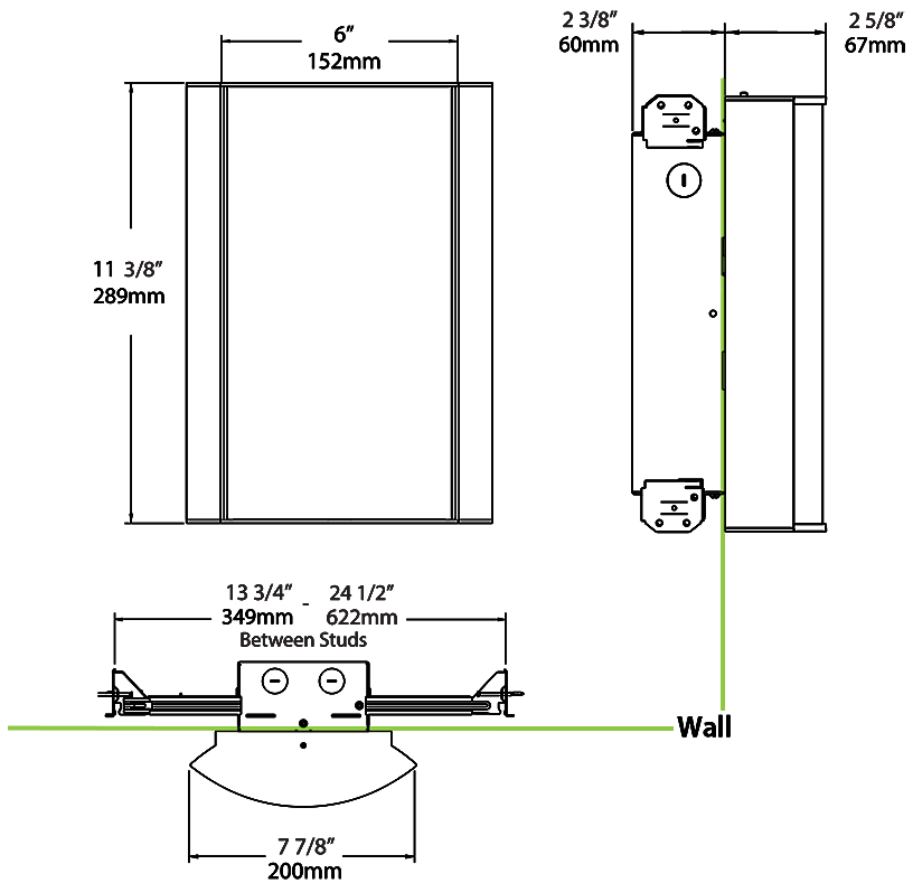

Dimensions

Ordering Matrix

Family	Lumen Package	CRI/Color Temp		Lens		Finish	Options
HALV	10L	940	-	CW	-	A	/LC

10L = 1000lm / 14W¹
18L = 1800lm / 25W¹

940 = 90CRI, 4000K
935 = 90CRI, 3500K
930 = 90CRI, 3000K
927 = 90CRI, 2700K