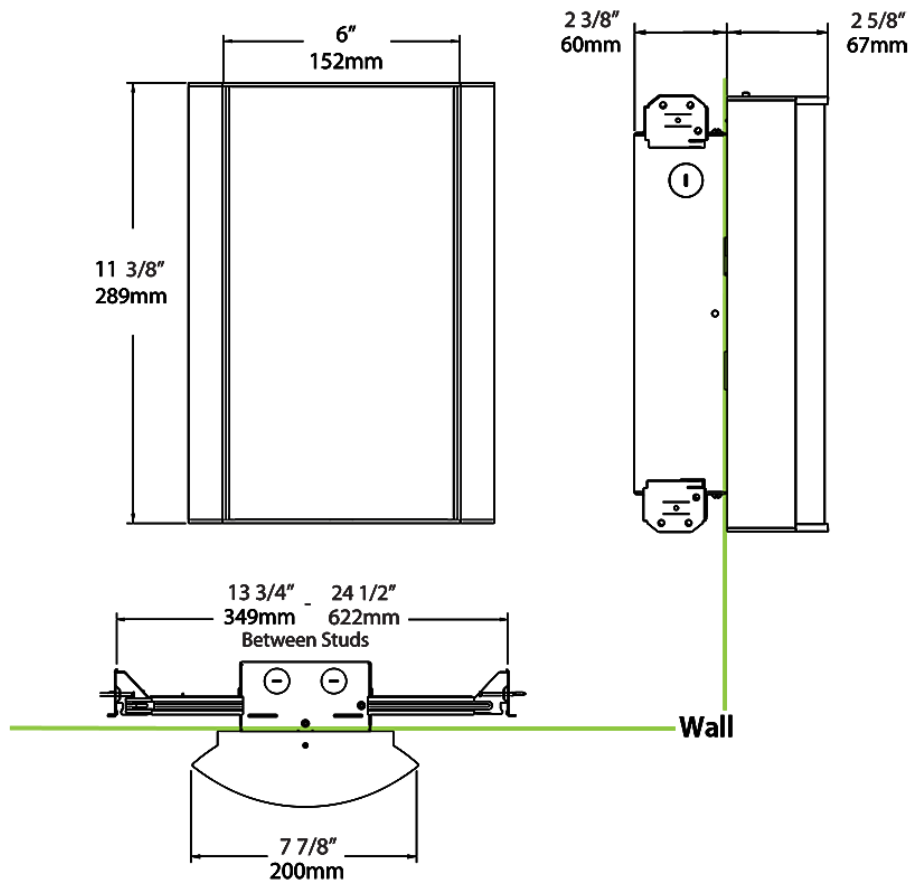

Dimensions

Ordering Matrix

Family	Lumen Package	CRI/Color Temp		Lens		Finish	Options
HALV	10L	935	-	TL	-	K	/BL/E2

10L = 1000lm / 14W¹
 18L = 1800lm / 25W¹

940 = 90CRI, 4000K
 935 = 90CRI, 3500K
 930 = 90CRI, 3000K
 927 = 90CRI, 2700K