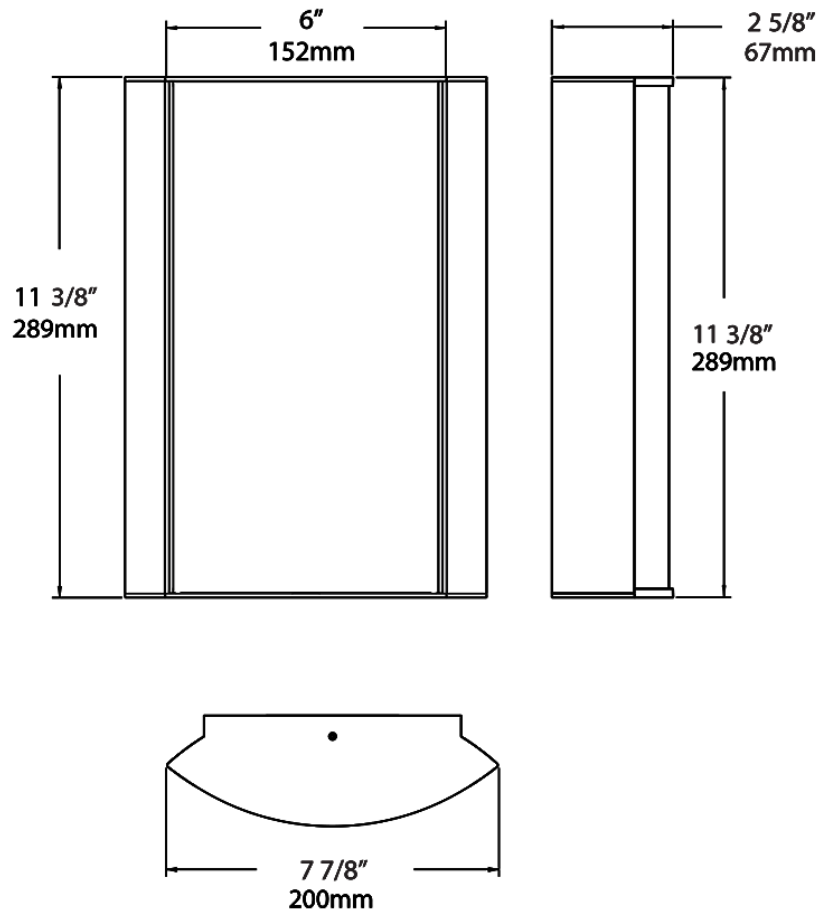

Dimensions

Ordering Matrix

Family	Lumen Package	CRI/Color Temp		Lens		Finish	Options
HALV	10L	935	-	TL	-	A	
	10L = 1000lm / 14W ¹ 18L = 1800lm / 25W ¹	940 = 90CRI, 4000K 935 = 90CRI, 3500K 930 = 90CRI, 3000K 927 = 90CRI, 2700K		F = Frosted (Standard) FG1 = Frosted with Grill Style #1 FG2 = Frosted with Grill Style #2 FG3 = Frosted with Grill Style #3 NL = Natural Leaves GL = Green Leaves TL = Toffee Leaves LW = Linen Hampton White LS = Linen Stone LH = Linen Harbor MS = Metallic Spun Silver MC = Metallic Spun Copper MG = Metallic Spun Gold CW = Crush Polar White CS = Crush Sedona MP = Mirage Platinum MA = Mirage Bronze		W = White K = Black S = Silver A = Antique Bronze SA = Satin Nickel CU = Copper	Blank = No Option /E2 = Battery Backup /MVS = Microwave Occupancy Sensor ² /BL = Bi-Level Control /LC = Lightcloud® Controller /MVS/E2 = Microwave Occupancy Sensor w/ Battery Backup ² /BL/E2 = Bi-Level Control w/ Battery Backup /LC/E2 = Lightcloud® Controller w/ Battery Backup