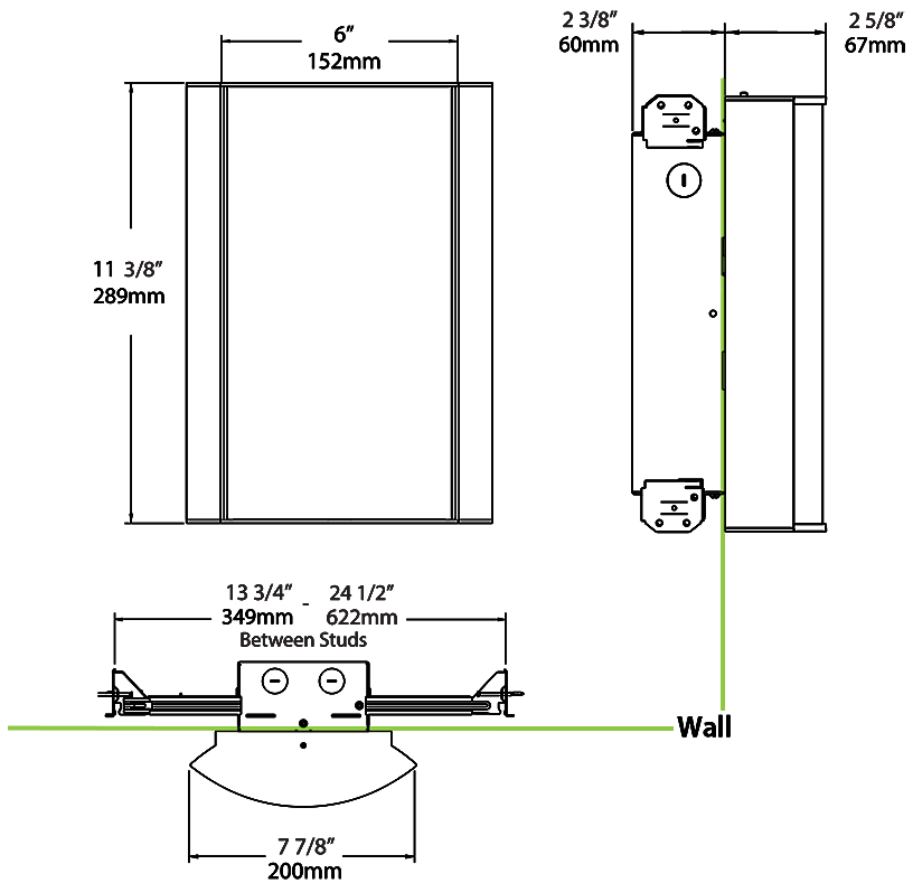

Dimensions

Ordering Matrix

Family	Lumen Package	CRI/Color Temp		Lens		Finish	Options
HALV	10L	935	-	NL	-	A	/LC

10L = 1000lm / 14W¹
 18L = 1800lm / 25W¹

940 = 90CRI, 4000K
 935 = 90CRI, 3500K
 930 = 90CRI, 3000K
 927 = 90CRI, 2700K