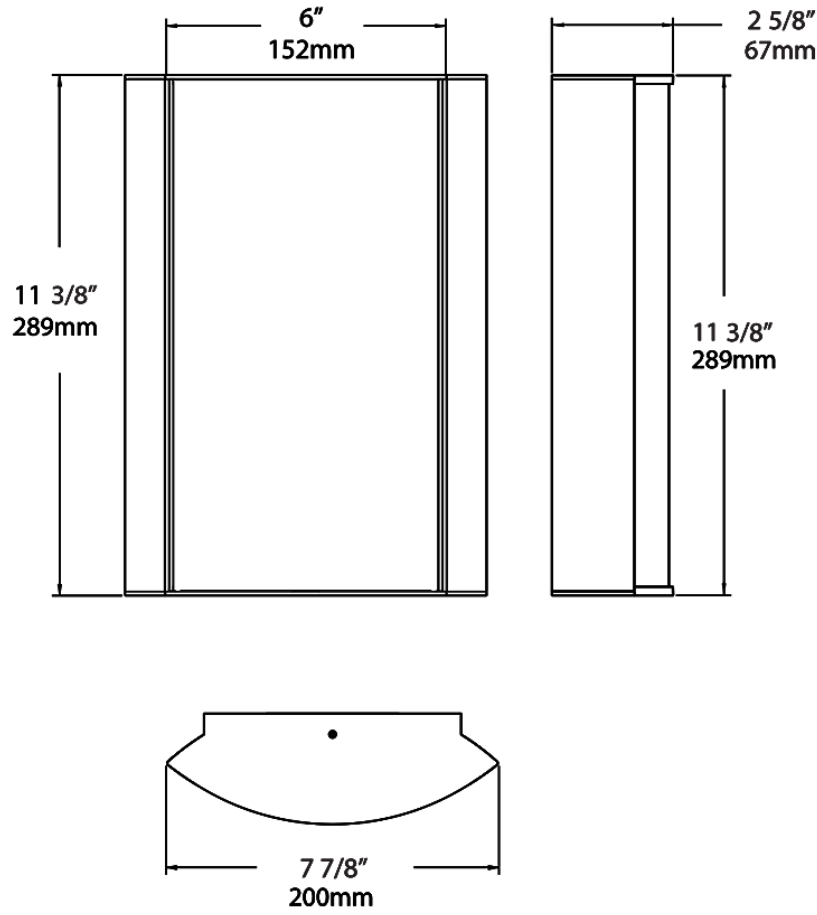

Dimensions

Ordering Matrix

Family	Lumen Package	CRI/Color Temp		Lens		Finish	Options
HALV	10L	935	-	MS	-	A	

10L = 1000lm / 14W¹
 18L = 1800lm / 25W¹

940 = 90CRI, 4000K
 935 = 90CRI, 3500K
 930 = 90CRI, 3000K
 927 = 90CRI, 2700K